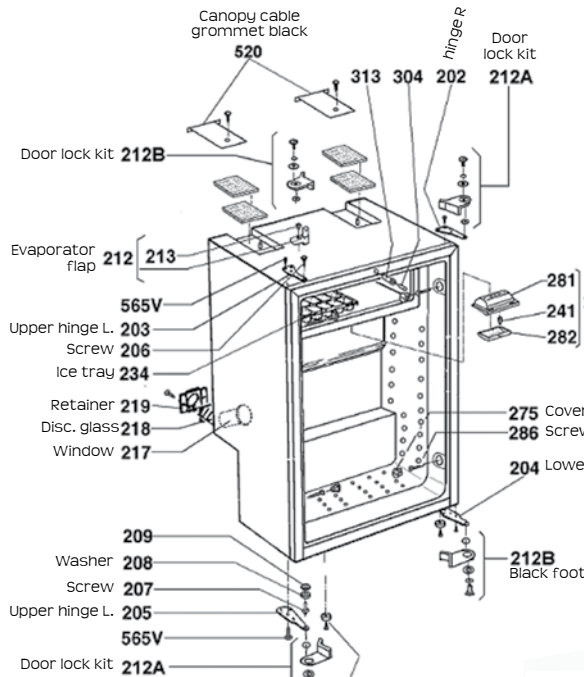

A full range of Dometic spares are available to order

- normal delivery time 3-4 days

Diagrams shown are for illustrative purposes only, please specify which fridge model you require spares for.

Flame window
2924524008
088059

Window retainer
2926004009
088061

Upper shelf
2951282157
235 X 105mm
088065

Bottle retainer
2951237003
300mm wide
088050

Lower shelf
2951281159
420 X 180mm
088064

Door shelf
2412076008
W200 X D80 X H230
088095

Lower shelf
2951521158
390 X 65mm
088082

Bottle shelf clip
2412084002 088093