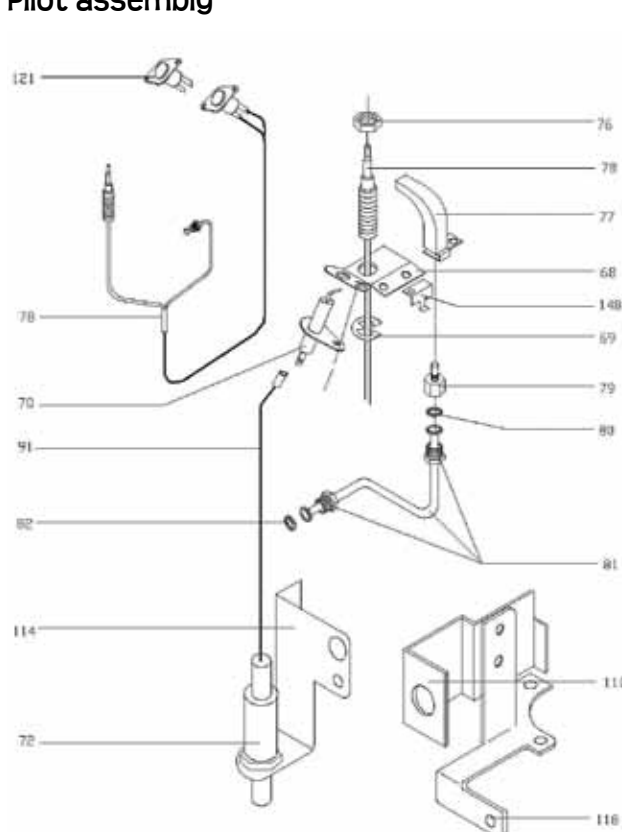

Morco D61B & D61E

A full range of Morco spares are available to order.

REF	MORCO NO	DESCRIPTION	GROVE NO
49	FW0163	WATER CONTROL ASSEMBLY	070709
52	FW0180	DIAPHRAGM	070711
55	FW0214	LOWER PROTECTOR	070712
65	FW0250	DRAIN PLUG	070713
	FW0251	DRAIN PLUG (NEW TYPE)	070714
67	FW0271	FILTERS	070716
86	FW0302	THERMOCOUPLE C/W CPDSD	070717
73	FW0310	PILOT GAS PIPE	070718
80	FW0320	PILOT BURNER C/W INJECTOR	070719
	FW0595	OUTLET UNION O-RING	070720
45	FW0539	GAS INLET WASHER	070721
59	FW0542	WATER CONTROL SPINDLE O-RING	070722
63	FW0543	INLET UNION O-RING	070723
64	FW0544	DRAIN PLUG WASHER	070724
74	FW0545	PILOT JET WASHER	070725
78	FW0547	WATER PIPE WASHER	070726
		DRAIN PLUG WASHER (NEW TYPE)	070727
NOT SHOWN ON DIAGRAM			070729
D61B & D61E SURVIVAL KIT			
KIT CONTAINS ONE OF EACH PART ABOVE, EXCEPT NO 80 WHICH HAS QTY 2.			

External components

Gas valve & burner assembly

Pilot assembly

Water control assembly - 070709

Morco G111E

A full range of Morco spares are available to order.

Gas valve & burner assembly

External components

Pilot assembly

Water control assembly