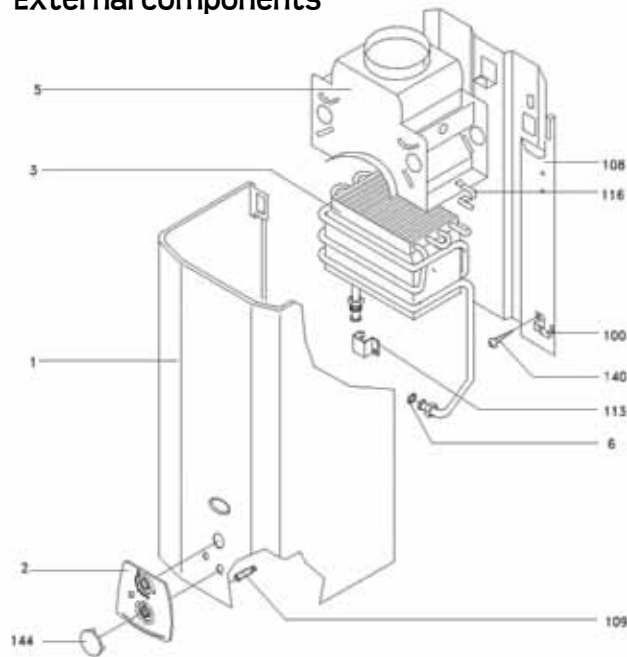

Morco D61B & D61E

A full range of Morco spares are available to order.

REF	MORCO NO	DESCRIPTION	GROVE NO
49	FW0163	WATER CONTROL ASSEMBLY	070709
52	FW0180	DIAPHRAGM	070711
55	FW0214	LOWER PROTECTOR	070712
65	FW0250	DRAIN PLUG	070713
	FW0251	DRAIN PLUG (NEW TYPE)	070714
67	FW0271	FILTERS	070716
86	FW0302	THERMOCOUPLE C/W CPDSD	070717
73	FW0310	PILOT GAS PIPE	070718
80	FW0320	PILOT BURNER C/W INJECTOR	070719
	FW0595	OUTLET UNION O-RING	070720
45	FW0539	GAS INLET WASHER	070721
59	FW0542	WATER CONTROL SPINDLE O-RING	070722
63	FW0543	INLET UNION O-RING	070723
64	FW0544	DRAIN PLUG WASHER	070724
74	FW0545	PILOT JET WASHER	070725
78	FW0547	WATER PIPE WASHER	070726
		DRAIN PLUG WASHER (NEW TYPE)	070727
NOT SHOWN ON DIAGRAM			070729
D61B & D61E SURVIVAL KIT			
KIT CONTAINS ONE OF EACH PART ABOVE, EXCEPT NO 80 WHICH HAS QTY 2.			

External components

Gas valve & burner assembly

Pilot assembly

Water control assembly - 070709

Morco G111E

A full range of Morco spares are available to order.

Gas valve & burner assembly

External components