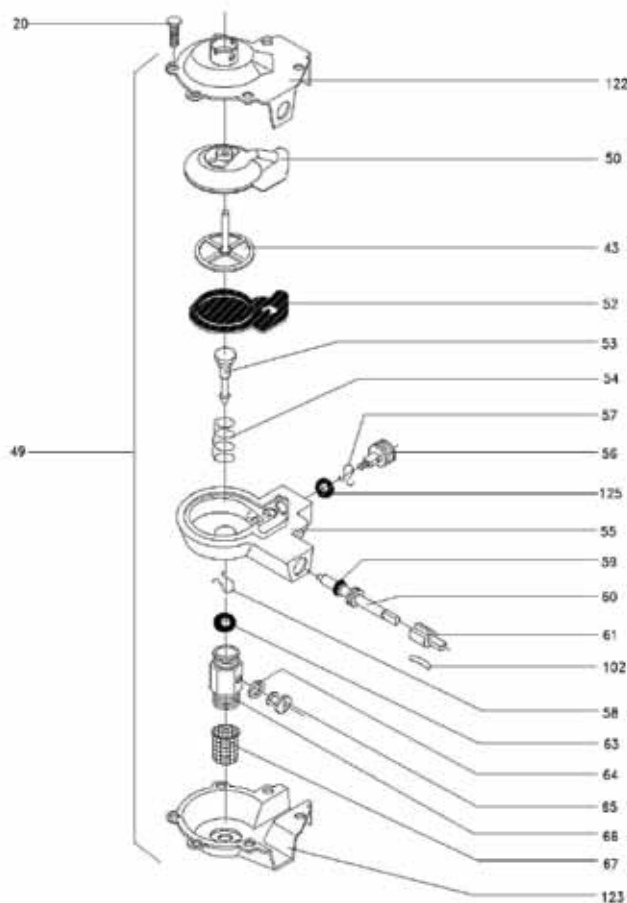

Morco D61B & D61E

A full range of Morco spares are available to order.

REF	MORCO NO	DESCRIPTION	GROVE NO
49	FW0163	WATER CONTROL ASSEMBLY	070709
52	FW0180	DIAPHRAGM	070711
55	FW0214	LOWER PROTECTOR	070712
65	FW0250	DRAIN PLUG	070713
	FW0251	DRAIN PLUG (NEW TYPE)	070714
67	FW0271	FILTERS	070716
86	FW0302	THERMOCOUPLE C/W CPDSD	070717
73	FW0310	PILOT GAS PIPE	070718
80	FW0320	PILOT BURNER C/W INJECTOR	070719
	FW0595	OUTLET UNION O-RING	070720
45	FW0539	GAS INLET WASHER	070721
59	FW0542	WATER CONTROL SPINDLE O-RING	070722
63	FW0543	INLET UNION O-RING	070723
64	FW0544	DRAIN PLUG WASHER	070724
74	FW0545	PILOT JET WASHER	070725
78	FW0547	WATER PIPE WASHER	070726
		DRAIN PLUG WASHER (NEW TYPE)	070727
NOT SHOWN ON DIAGRAM			070729
D61B & D61E SURVIVAL KIT			
KIT CONTAINS ONE OF EACH PART ABOVE, EXCEPT NO 80 WHICH HAS QTY 2.			

External components

Gas valve & burner assembly

Pilot assembly

Water control assembly - 070709

Morco G111E

A full range of Morco spares are available to order.

Gas valve & burner assembly

External components

Pilot assembly

Water control assembly