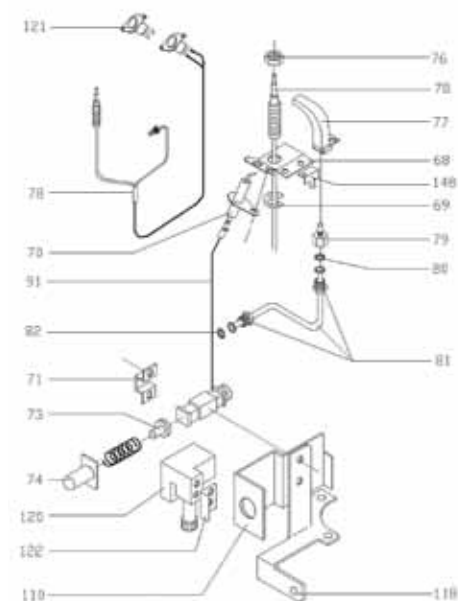

Morco D61B & D61E

A full range of Morco spares are available to order.

REF	MORCO NO	DESCRIPTION	GROVE NO
49	FW0163	WATER CONTROL ASSEMBLY	070709
52	FW0180	DIAPHRAGM	070711
55	FW0214	LOWER PROTECTOR	070712
65	FW0250	DRAIN PLUG	070713
	FW0251	DRAIN PLUG (NEW TYPE)	070714
67	FW0271	FILTERS	070716
86	FW0302	THERMOCOUPLE C/W CPDSD	070717
73	FW0310	PILOT GAS PIPE	070718
80	FW0320	PILOT BURNER C/W INJECTOR	070719
	FW0595	OUTLET UNION O-RING	070720
45	FW0539	GAS INLET WASHER	070721
59	FW0542	WATER CONTROL SPINDLE O-RING	070722
63	FW0543	INLET UNION O-RING	070723
64	FW0544	DRAIN PLUG WASHER	070724
74	FW0545	PILOT JET WASHER	070725
78	FW0547	WATER PIPE WASHER	070726
		DRAIN PLUG WASHER (NEW TYPE)	070727
NOT SHOWN ON DIAGRAM			070729
D61B & D61E SURVIVAL KIT			
KIT CONTAINS ONE OF EACH PART ABOVE, EXCEPT NO 80 WHICH HAS QTY 2.			

External components

Gas valve & burner assembly

Pilot assembly

Water control assembly - 070709

Morco G111E

A full range of Morco spares are available to order.

Gas valve & burner assembly

External components

Pilot assembly

Water control assembly