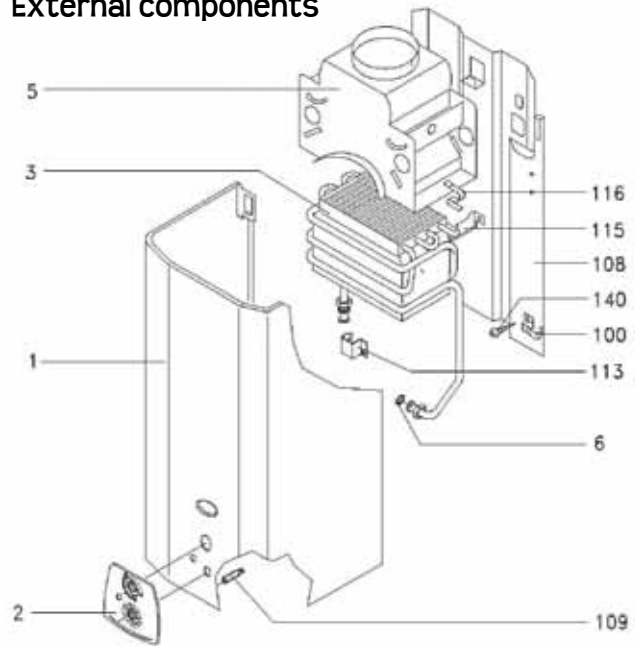

External components

Gas valve & burner assembly

Pilot assembly

Water control assembly - 070709

Morco G111E

A full range of Morco spares are available to order.

Gas valve & burner assembly

External components