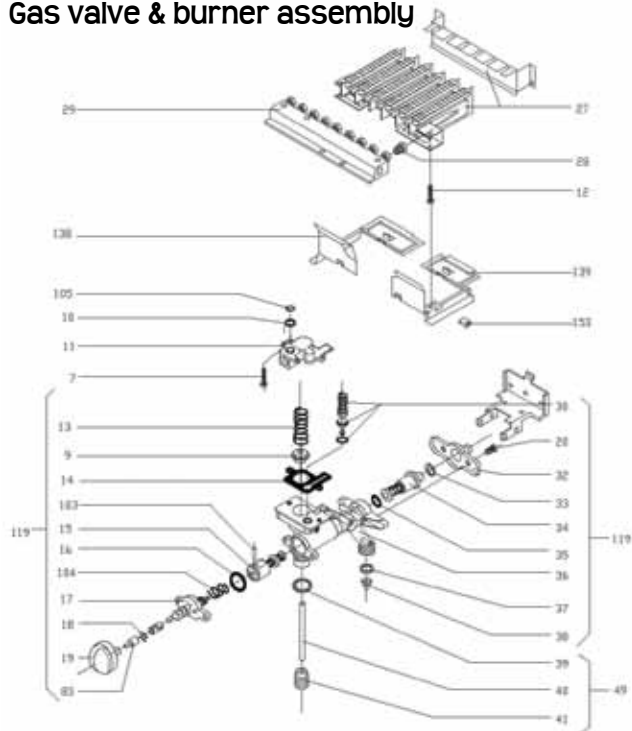

Morco D61B & D61E

A full range of Morco spares are available to order.

REF	MORCO NO	DESCRIPTION	GROVE NO
49	FW0163	WATER CONTROL ASSEMBLY	070709
52	FW0180	DIAPHRAGM	070711
55	FW0214	LOWER PROTECTOR	070712
65	FW0250	DRAIN PLUG	070713
	FW0251	DRAIN PLUG (NEW TYPE)	070714
67	FW0271	FILTERS	070716
86	FW0302	THERMOCOUPLE C/W CPDSD	070717
73	FW0310	PILOT GAS PIPE	070718
80	FW0320	PILOT BURNER C/W INJECTOR	070719
	FW0595	OUTLET UNION O-RING	070720
45	FW0539	GAS INLET WASHER	070721
59	FW0542	WATER CONTROL SPINDLE O-RING	070722
63	FW0543	INLET UNION O-RING	070723
64	FW0544	DRAIN PLUG WASHER	070724
74	FW0545	PILOT JET WASHER	070725
78	FW0547	WATER PIPE WASHER	070726
		DRAIN PLUG WASHER (NEW TYPE)	070727
NOT SHOWN ON DIAGRAM			070729
D61B & D61E SURVIVAL KIT			
KIT CONTAINS ONE OF EACH PART ABOVE, EXCEPT NO 80 WHICH HAS QTY 2.			

External components

Gas valve & burner assembly

Pilot assembly

Water control assembly - 070709

Morco G111E

A full range of Morco spares are available to order.

Gas valve & burner assembly

External components

Pilot assembly

Water control assembly