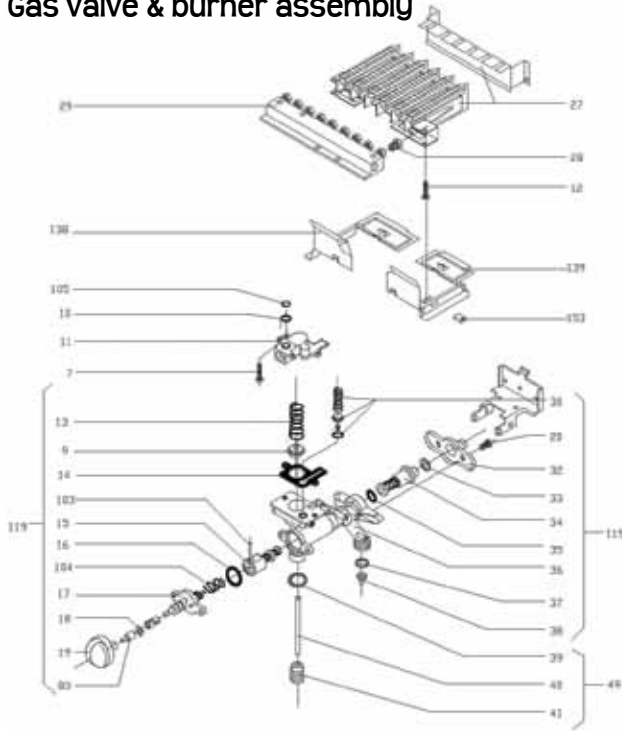

Morco D61B & D61E

A full range of Morco spares are available to order.

REF	MORCO NO	DESCRIPTION	GROVE NO
49	FW0163	WATER CONTROL ASSEMBLY	070709
52	FW0180	DIAPHRAGM	070711
55	FW0214	LOWER PROTECTOR	070712
65	FW0250	DRAIN PLUG	070713
	FW0251	DRAIN PLUG (NEW TYPE)	070714
67	FW0271	FILTERS	070716
86	FW0302	THERMOCOUPLE C/W CPDSD	070717
73	FW0310	PILOT GAS PIPE	070718
80	FW0320	PILOT BURNER C/W INJECTOR	070719
	FW0595	OUTLET UNION O-RING	070720
45	FW0539	GAS INLET WASHER	070721
59	FW0542	WATER CONTROL SPINDLE O-RING	070722
63	FW0543	INLET UNION O-RING	070723
64	FW0544	DRAIN PLUG WASHER	070724
74	FW0545	PILOT JET WASHER	070725
78	FW0547	WATER PIPE WASHER	070726
		DRAIN PLUG WASHER (NEW TYPE)	070727
NOT SHOWN ON DIAGRAM			070729
D61B & D61E SURVIVAL KIT			
KIT CONTAINS ONE OF EACH PART ABOVE, EXCEPT NO 80 WHICH HAS QTY 2.			

External components

Gas valve & burner assembly

Pilot assembly

Water control assembly - 070709

Morco G111E

A full range of Morco spares are available to order.

Gas valve & burner assembly

External components

Pilot assembly

Water control assembly