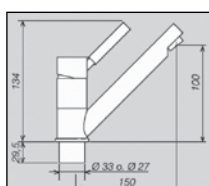

Connection

Grove No. Description
054298 Twist single mixer (under table)
054299 Twist single mixer (table top)

Spout Microswitch
054325 054303
054325 054303

Connection

Grove No. Description
054301 Twist single lever mixer matt nickel LH
054302 Twist single lever mixer chrome LH
054304 Twist single lever mixer chrome RH
054296 Twist single lever mixer matt nickel RH
054297 Twist single lever mixer chrome 90° elbow

Spout Microswitch
054320 054303
054321 054303
054321 054303
054320 054303
054321 054303

Connection

Grove No. Description
054293 Charisma single lever mixer chrome

Spout Microswitch
– **054295**

Connection

Grove No. Description
054260 Trend A chrome
054263 Trend B chrome

Spout Microswitch
– **054274**
– **054274**

Connection

Grove No. Description
054266 Trend S chrome

Spout Microswitch
– **054311**

Connection

Grove No. Description
054268 Trend E chrome

Spout Microswitch
– **054311**

Connection

Grove No. Description
054308 Keramik cascada mixer chrome

Spout Microswitch
– **054311**

Connection

Grove No. Description
054313 Ceramik concept S chrome

Spout Microswitch
– **054287**