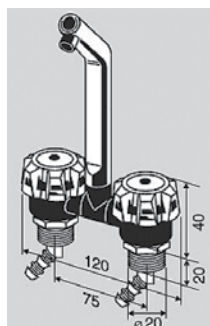

## Reich taps

Grove No.	Description	Spout	Microswitch
054233	Mixer deluxe tap matt nickel	054067	054274
054234	Mixer deluxe tap white	-	054274
054235	Mixer deluxe tap beige	-	054274

Grove No.	Description	Spout	Microswitch
054270	Mono mixer 2005 chrome	054321	054274
054271	Mono mixer 2005 matt nickel	054320	054274

Grove No.	Description	Spout	Microswitch
054285	Single lever mixer c/w julia shower	054323	054287

Grove No.	Description	Spout	Microswitch
054275	Kama single lever mixer chrome 33mm	054321	054287
054279	Kama single lever mixer chrome 27mm	054320	054287