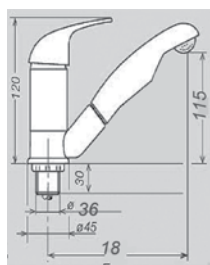

Grove No.	Description	Spout	Microswitch
054285	Single lever mixer c/w julia shower	054323	054287

Grove No.	Description	Spout	Microswitch
054275	Kama single lever mixer chrome 33mm	054321	054287
054279	Kama single lever mixer chrome 27mm	054320	054287