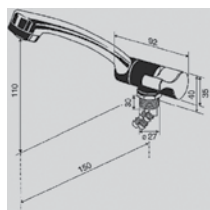

Grove No.	Description	Spout	Microswitch
054270	Mono mixer 2005 chrome	054321	054274
054271	Mono mixer 2005 matt nickel	054320	054274