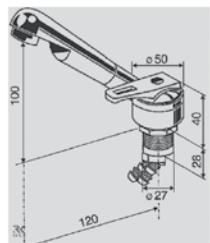

Grove No.	Description	Spout	Microswitch
054307	Keramik single lever mixer chrome	-	054274