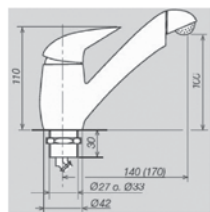

Grove No.	Description	Spout	Microswitch
054285	Pelikan single lever mixer	-	054311