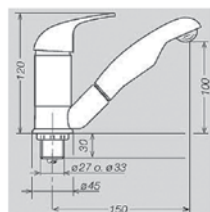

Grove No.	Description	Spout	Microswitch
054285	Single lever mixer c/w julia shower	054323	054287

Grove No.	Description	Spout	Microswitch
054275	Kama single lever mixer chrome 33mm	054321	054287
054279	Kama single lever mixer chrome 27mm	054320	054287