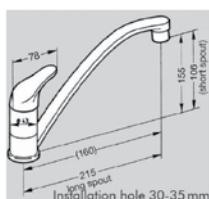

**Spout Microswitch**  
**054325 054303**  
**054325 054303**

Connection

**Grove No. Description**  
**054301** Twist single lever mixer matt nickel LH  
**054302** Twist single lever mixer chrome LH  
**054304** Twist single lever mixer chrome RH  
**054296** Twist single lever mixer matt nickel RH  
**054297** Twist single lever mixer chrome 90° elbow

**Spout Microswitch**  
**054320 054303**  
**054321 054303**  
**054321 054303**  
**054320 054303**  
**054321 054303**

Connection

**Grove No. Description**  
**054293** Charisma single lever mixer chrome