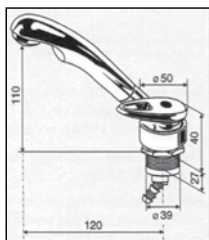

Grove No.	Description	Spout	Microswitch
054307	Keramik single lever mixer chrome	-	054274

Connection

**Grove No. Description**  
**054298** Twist single mixer (under table)  
**054299** Twist single mixer (table top)

**Spout Microswitch**  
**054325 054303**  
**054325 054303**

Connection

**Grove No. Description**  
**054301** Twist single lever mixer matt nickel LH  
**054302** Twist single lever mixer chrome LH  
**054304** Twist single lever mixer chrome RH  
**054296** Twist single lever mixer matt nickel RH  
**054297** Twist single lever mixer chrome 90° elbow