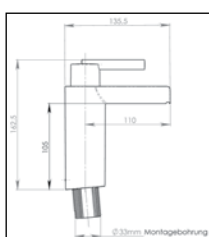

**Spout Microswitch**  
 – **054295**

Connection

**Grove No. Description**  
**054260** Trend A chrome  
**054263** Trend B chrome

**Spout Microswitch**  
 – **054274**  
 – **054274**

Connection

**Grove No. Description**  
**054266** Trend S chrome

**Spout Microswitch**  
 – **054311**

Connection

**Grove No. Description**  
**054268** Trend E chrome

**Spout Microswitch**  
 – **054311**

Connection

**Grove No. Description**  
**054308** Keramik cascada mixer chrome

**Spout Microswitch**  
 – **054311**

Connection

**Grove No. Description**  
**054313** Ceramik concept S chrome

**Spout Microswitch**  
 – **054287**