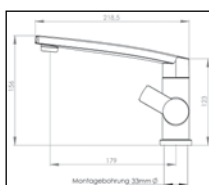

Connection

Grove No. Description
054298 Twist single mixer (under table)
054299 Twist single mixer (table top)

Spout Microswitch
054325 054303
054325 054303

Connection

Grove No. Description
054301 Twist single lever mixer matt nickel LH
054302 Twist single lever mixer chrome LH
054304 Twist single lever mixer chrome RH
054296 Twist single lever mixer matt nickel RH
054297 Twist single lever mixer chrome 90° elbow

Spout Microswitch
054320 054303
054321 054303
054321 054303
054320 054303
054321 054303

Connection

Grove No. Description
054293 Charisma single lever mixer chrome

Spout Microswitch
– **054295**

Connection

Grove No. Description
054260 Trend A chrome
054263 Trend B chrome

Spout Microswitch
– **054274**
– **054274**

Connection

Grove No. Description
054266 Trend S chrome

Spout Microswitch
– **054311**

Connection

Grove No. Description
054268 Trend E chrome

Spout Microswitch
– **054311**

Connection

Grove No. Description
054308 Keramik cascada mixer chrome

Spout Microswitch
– **054311**

Connection

Grove No. Description
054313 Ceramik concept S chrome

Spout Microswitch
– **054287**