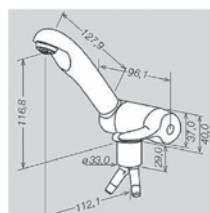

Grove No.	Description	Spout	Microswitch
054285	Single lever mixer c/w julia shower	054323	054287

Grove No.	Description	Spout	Microswitch
054275	Kama single lever mixer chrome 33mm	054321	054287
054279	Kama single lever mixer chrome 27mm	054320	054287