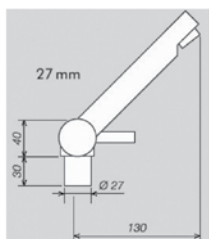

**Spout Microswitch**  
**054320 054303**  
**054321 054303**  
**054321 054303**  
**054320 054303**  
**054321 054303**

Connection

**Grove No. Description**  
**054293** Charisma single lever mixer chrome

**Spout Microswitch**  
 – **054295**

Connection

**Grove No. Description**  
**054260** Trend A chrome  
**054263** Trend B chrome

**Spout Microswitch**  
 – **054274**  
 – **054274**

Connection

**Grove No. Description**  
**054266** Trend S chrome