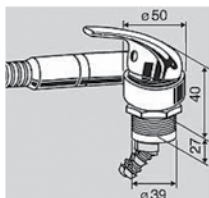

Connection

Grove No. Description
054298 Twist single mixer (under table)
054299 Twist single mixer (table top)

Spout Microswitch
054325 054303
054325 054303