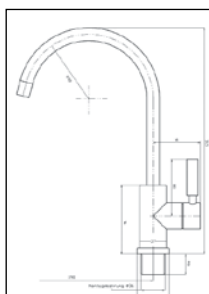

**Spout Microswitch**  
 – **054295**

Connection

**Grove No. Description**  
**054260** Trend A chrome  
**054263** Trend B chrome

**Spout Microswitch**  
 – **054274**  
 – **054274**

Connection

**Grove No. Description**  
**054266** Trend S chrome

**Spout Microswitch**  
 – **054311**

Connection

**Grove No. Description**  
**054268** Trend E chrome

**Spout Microswitch**  
 – **054311**

Connection

**Grove No. Description**  
**054308** Keramik cascada mixer chrome