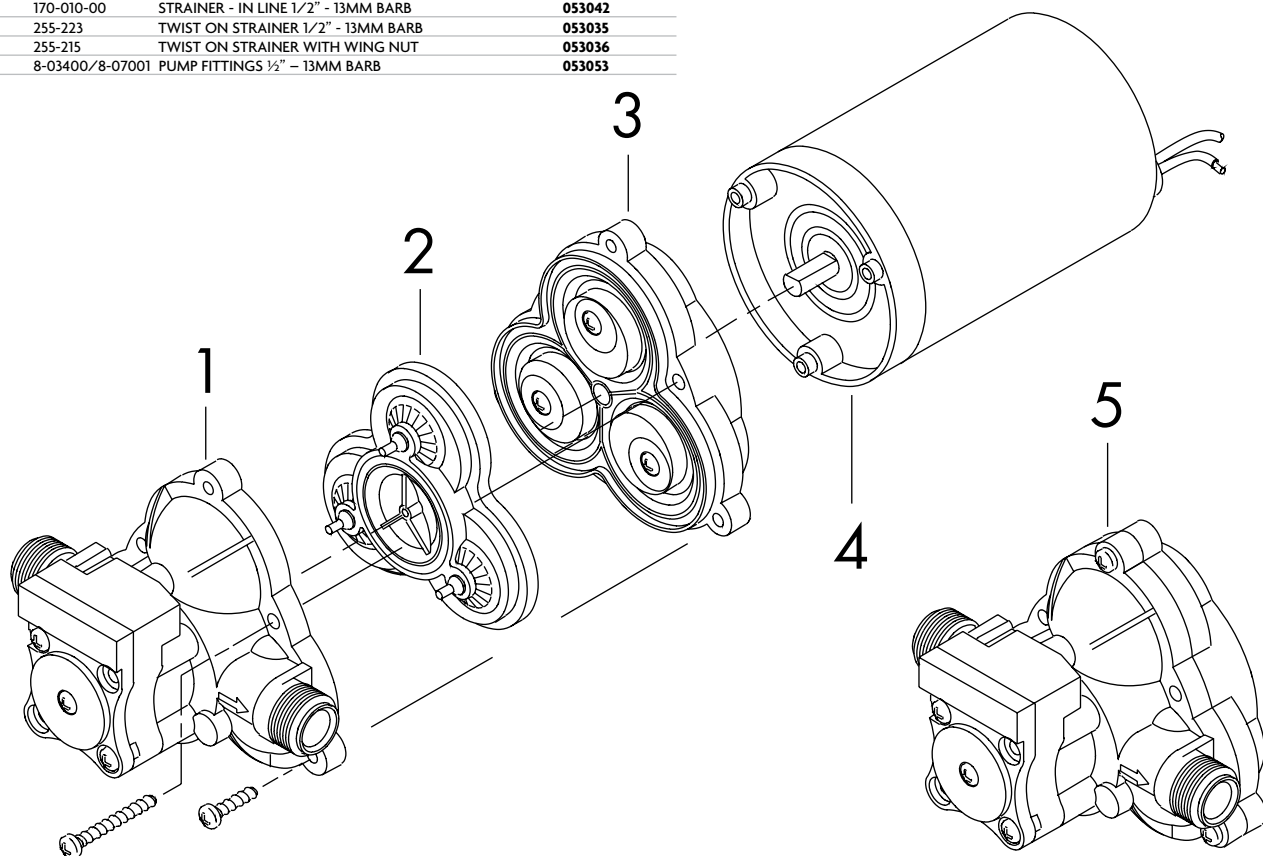

Shurflo Pumps

REF	SHURFLO NO	DESCRIPTION	GROVE NO
1	94-231-22	UPPER HOUSING / SWITCH KIT 7&10LTR MODELS 16-20 PSI	053040
	94-231-24	UPPER HOUSING / SWITCH KIT 7&10LTR MODELS 20-30 PSI	053041
2	94-232-06	VALVE KIT - ALL 2095 SERIES RV & MARINE	053044
3	94-238-04	DIAPHRAGM DRIVE KIT 10LTR PM PUMPS	053045
	94-238-05	DIAPHRAGM DRIVE KIT 7LTR PM PUMPS	053046
5	94-236-26	COMPLETE PUMP HEAD TRAIL KING 7 - 16-20 PSI	053048
	94-236-27	COMPLETE PUMP HEAD TRAIL KING 7 - 20-30 PSI	053050
	94-236-29	COMPLETE PUMP HEAD TRAIL KING 10 - 30 PSI	053052
PARTS NOT ILLUSTRATED			
	170-010-00	STRAINER - IN LINE 1/2" - 13MM BARB	053042
	255-223	TWIST ON STRAINER 1/2" - 13MM BARB	053035
	255-215	TWIST ON STRAINER WITH WING NUT	053036
	8-03400/8-07001	PUMP FITTINGS 1/2" - 13MM BARB	053053

Screw-on filter
053035

Screw-on filter
With wing nut 053036

In line filter
053042

Pump fittings
053053

Diaphragm drive kit
10 litre pumps 053045
7 litre pumps 053046

Complete pump head
7 litre 16-20psi 053048
7 litre 20-30psi 053050
10 litre 10-30psi 053052

Upper housing & switch kit
7 & 10 Litre models
16-20psi 053040
20-30psi 053041

Valve kit
All 2095 series
053044

For greater working flexibility why not order online!

www.groveproducts.co.uk

Not got The Big Orange Book to hand and urgently need specific Shurflo spares or any of our leisure accessories and spare parts?