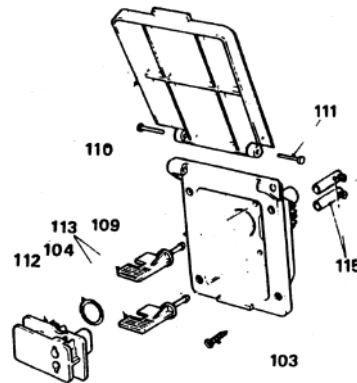

### Carver Crystal MK2

REF	CARVER NO	DESCRIPTION	GROVE NO	OLD NO
101	101253	THAMES PUMP ASSY	801253	
102	101017	CRYSTAL CUT BLUE HOSE	801017	
103	605171	NO 6 X 19 TYPE AB POZI 5/S CSK SCREW		
104	101023	O RING FOR COMPACT HOSE CONNECTOR	801023	605274
105	101038	HOSE ADAPTOR ASSY	801038	
106	605358	FILTER LID - IVORY	605358	
106	605359	FILTER LID - WHITE	605359	
107	605273	CRYSTAL FILTER CAP O RING		
108	605364	FILTER HOUSING + LID (NO FILTER) - IVORY	605364	
108	605363	FILTER HOUSING + LID (NO FILTER) - WHITE	605363	
108	101467	FILTER HSG + LID + FILTER + B/ PLUG WHT	801467	
108	101562	FILTER HSG + LID + FILTER + B/PLUG IVORY	801562	
109	605373	COMPACT HOUSING - IVORY	USE 801446	
109	605372	COMPACT HOUSING - WHITE	USE 801469	
110	605374	COMPACT LID - IVORY	605374	
110	605375	COMPACT LID - WHITE	605375	
111	605376	LID HINGE PIN	605376	
112	101254	BLANKING PLUG C/W O RING	801254	
113	102530	CONNECTOR RETAINING PEG	802530	605378
114	102544	MALE TERMINAL 7MM BRASS (2)	802544	605443
115	102545	FEMALE TERMINAL 7MM BRASS (2)	802545	605445
116	101256	CRYSTAL FILTER	801256	101029
117	101024	HOSE CLIPS (PACK OF 2)	801024	
	101927	MAXI PUMP COMPLETE	801927	