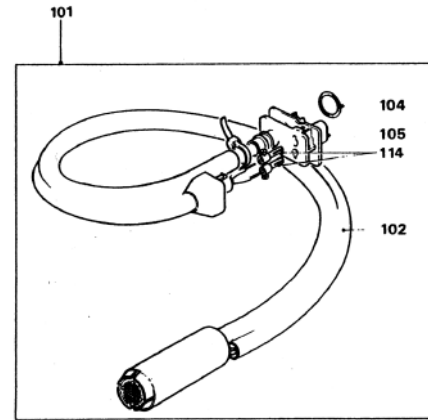

### Carver Crystal MK2

REF	CARVER NO	DESCRIPTION	GROVE NO	OLD NO
101	101253	THAMES PUMP ASSY	801253	
102	101017	CRYSTAL CUT BLUE HOSE	801017	
103	605171	NO 6 X 19 TYPE AB POZI 5/S CSK SCREW		
104	101023	O RING FOR COMPACT HOSE CONNECTOR	801023	605274
105	101038	HOSE ADAPTOR ASSY	801038	
106	605358	FILTER LID - IVORY	605358	
106	605359	FILTER LID - WHITE	605359	
107	605273	CRYSTAL FILTER CAP O RING		
108	605364	FILTER HOUSING + LID (NO FILTER) - IVORY	605364	
108	605363	FILTER HOUSING + LID (NO FILTER) - WHITE	605363	
108	101467	FILTER HSG + LID + FILTER + B/ PLUG WHT	801467	
108	101562	FILTER HSG + LID + FILTER + B/PLUG IVORY	801562	
109	605373	COMPACT HOUSING - IVORY	USE 801446	
109	605372	COMPACT HOUSING - WHITE	USE 801469	
110	605374	COMPACT LID - IVORY	605374	
110	605375	COMPACT LID - WHITE	605375	
111	605376	LID HINGE PIN	605376	
112	101254	BLANKING PLUG C/W O RING	801254	
113	102530	CONNECTOR RETAINING PEG	802530	605378
114	102544	MALE TERMINAL 7MM BRASS (2)	802544	605443
115	102545	FEMALE TERMINAL 7MM BRASS (2)	802545	605445
116	101256	CRYSTAL FILTER	801256	101029
117	101024	HOSE CLIPS (PACK OF 2)	801024	
	101927	MAXI PUMP COMPLETE	801927	