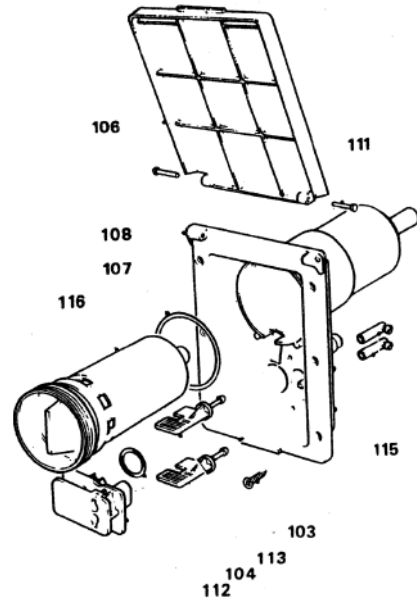

### Carver Crystal MK2

REF	CARVER NO	DESCRIPTION	GROVE NO	OLD NO
101	101253	THAMES PUMP ASSY	801253	
102	101017	CRYSTAL CUT BLUE HOSE	801017	
103	605171	NO 6 X 19 TYPE AB POZI 5/S CSK SCREW		
104	101023	O RING FOR COMPACT HOSE CONNECTOR	801023	605274
105	101038	HOSE ADAPTOR ASSY	801038	
106	605358	FILTER LID - IVORY	605358	
106	605359	FILTER LID - WHITE	605359	
107	605273	CRYSTAL FILTER CAP O RING		
108	605364	FILTER HOUSING + LID (NO FILTER) - IVORY	605364	
108	605363	FILTER HOUSING + LID (NO FILTER) - WHITE	605363	
108	101467	FILTER HSG + LID + FILTER + B/ PLUG WHT	801467	
108	101562	FILTER HSG + LID + FILTER + B/PLUG IVORY	801562	
109	605373	COMPACT HOUSING - IVORY	USE 801446	
109	605372	COMPACT HOUSING - WHITE	USE 801469	
110	605374	COMPACT LID - IVORY	605374	
110	605375	COMPACT LID - WHITE	605375	
111	605376	LID HINGE PIN	605376	
112	101254	BLANKING PLUG C/W O RING	801254	
113	102530	CONNECTOR RETAINING PEG	802530	605378
114	102544	MALE TERMINAL 7MM BRASS (2)	802544	605443
115	102545	FEMALE TERMINAL 7MM BRASS (2)	802545	605445
116	101256	CRYSTAL FILTER	801256	101029
117	101024	HOSE CLIPS (PACK OF 2)	801024	
	101927	MAXI PUMP COMPLETE	801927	