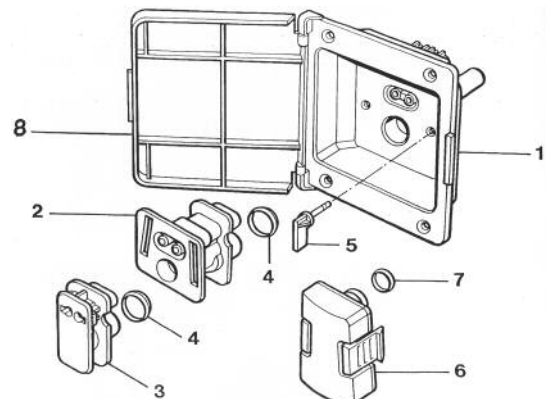

Compact Housing & Winter Kit

REF	CARVER NO	DESCRIPTION	GROVE NO	OLD NO
1	102535	MK2 WINTER KIT - IVORY	801446	
1	102536	MK2 WINTER KIT - WHITE	801469	
2	102148	MK 3 PUMP ADAPTOR	802148	
3	101254	COMPACT BLANKING PLUG & O RING	801254	
4	101023	O RING 20MM O/D (FOR COMPACT PLUG & PUMP ADAPTOR)	801023	
5	102530	COMPACT CONNECTOR RETAINING PEGS	802530	605378
6	102291	MK 3 BLANKING PLUG	DISCONTINUED	
7	102421	O RINGS X 2 , 16MM O/D	802421	
8	102533	COMPACT LID - IVORY	605374	
8	102534	COMPACT LID - WHITE	605375	
PARTS NOT IDENTIFIED ON SECTION VIEW				
	102423	MK 3 WINTER KIT - IVORY	DISCONTINUED	
	102427	MK 3 WINTER KIT - WHITE	DISCONTINUED	
	102537	COMPACT LID HINGE PINS	DISCONTINUED	
	102286	MK 3 HOUSING & FILTER - WHITE	DISCONTINUED	
	102287	MK 3 HOUSING & FILTER - IVORY	DISCONTINUED	
	102289	MK 3 FILTER MULTI PACK (3)	DISCONTINUED	
	102229	MK 3 THAMES PUMP ASSY	802229	
	102292	MK 3 MAXI PUMP ASSY	802292	
	102679	WATERLINE	802679	
	102680	WATERLINE MK2 - MK3 KIT	DISCONTINUED