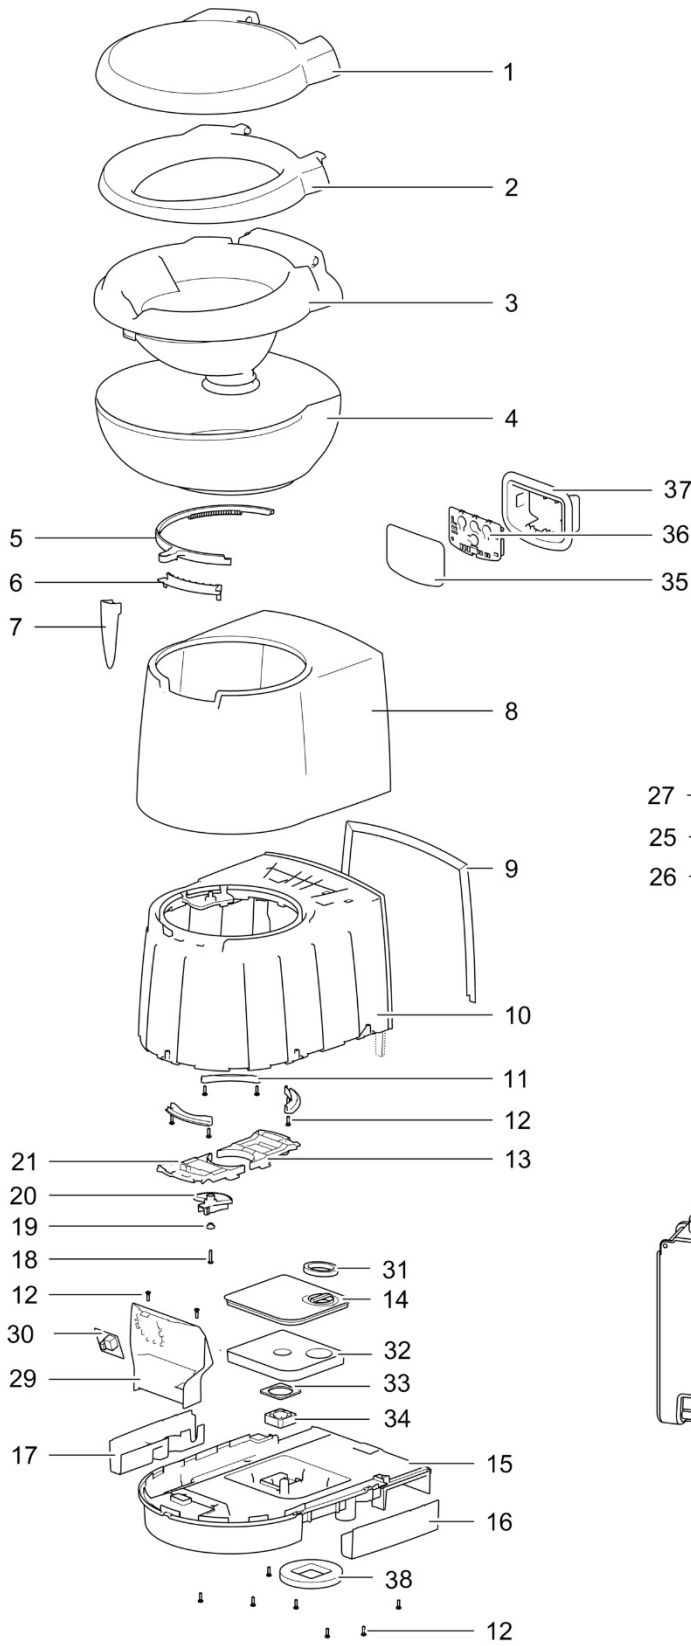

Spare part number	Spare part number	Spare part number	Colours available
1	Cover		93401		62
2	Seat				
3	Bowl inner	93433			62
4	Bowl outer				
5	Ring blade mechanism	50760			
6	Water diverter	93429			62
7	Handle	93402			47
8	Base upper				
9	Seal base wall	93428			62
10	Base frame				
11	Retainer bracket				
12	Screw 3.9 x 14				
13	Bowl retainer bracket	50733			
14	Vent plate				
15	Base lower				
16	Side cover left				
17	Side cover right				
18	Screw 3.9 x 22				
19	Bushing		50735		
20	Saddle				
21	Bowl retainer				
22	Umbrella seal	93434			
23	Pump	93435			
24	Drain tube	93436			
25	Nozzle	16443			62
26	O-ring	13106	93437		
27	Water supply tube (2.42 m)	93155			
28	Wire harness	93438