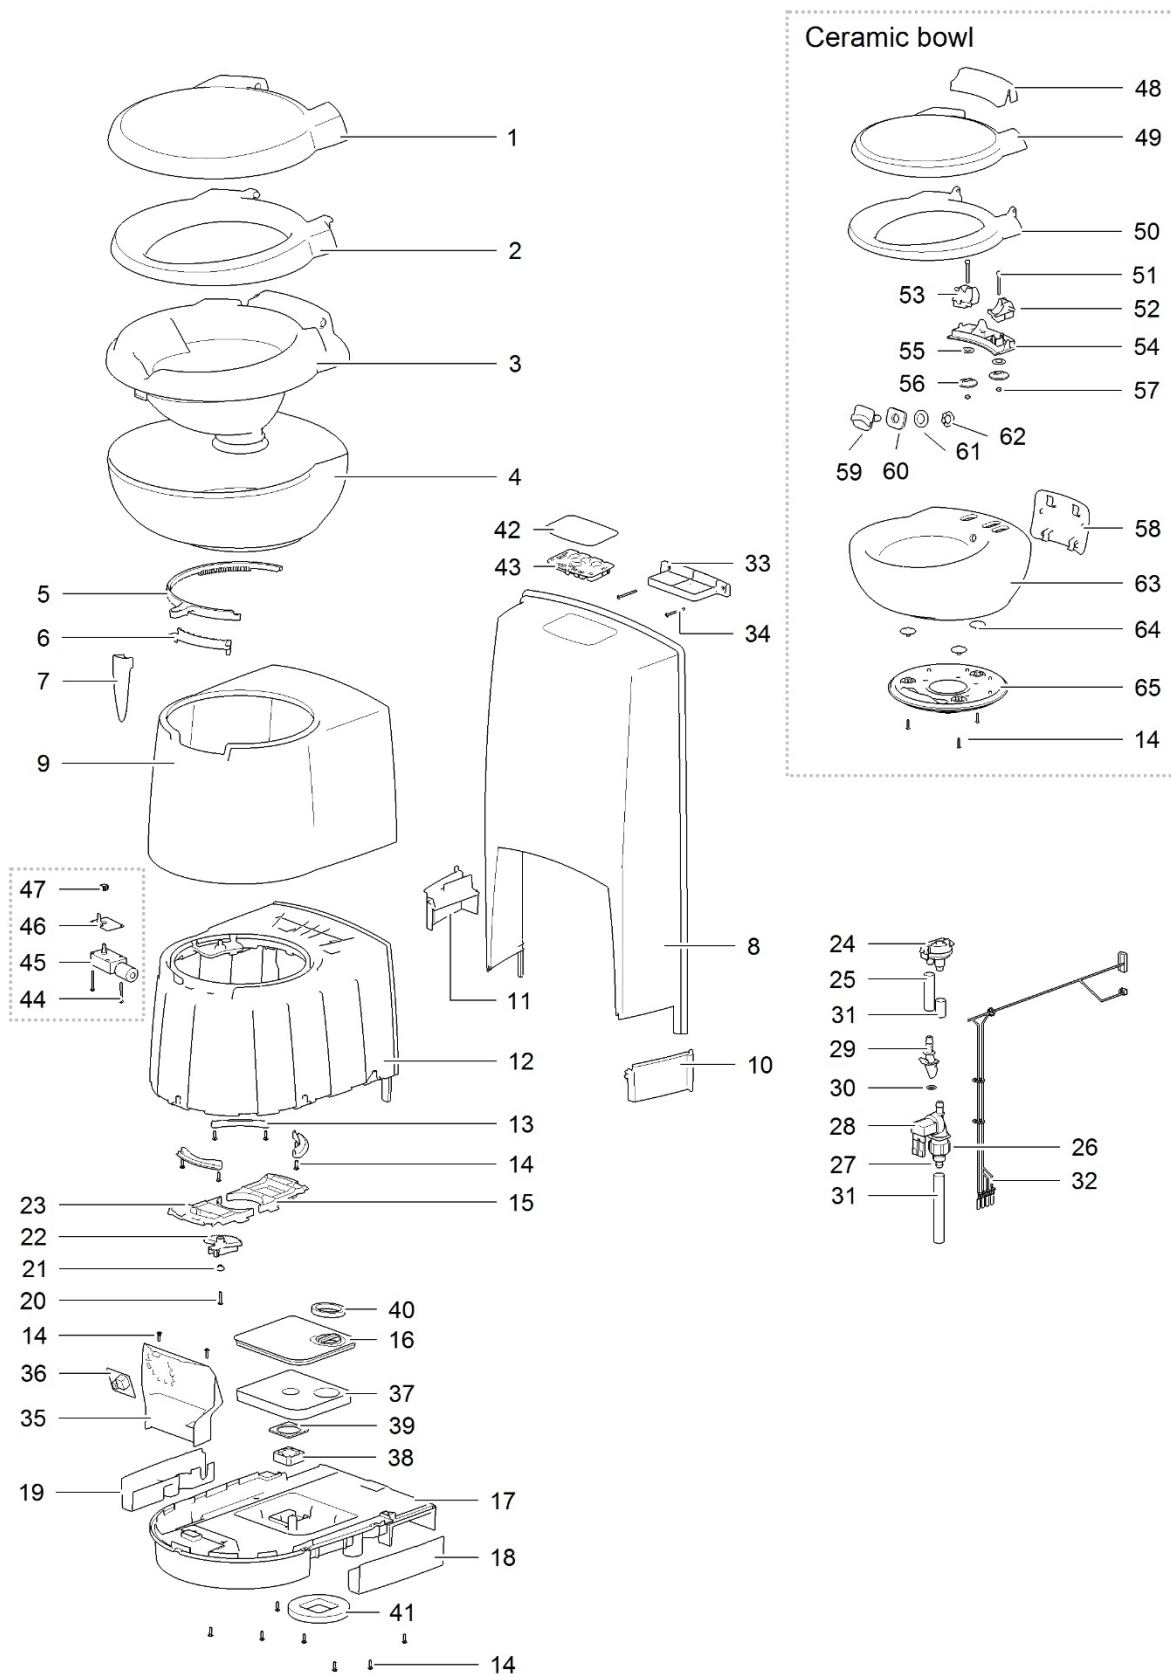

LE882_C263-CS Toilet_1115-V03

		Spare part number	Spare part number	Spare part number	Colours available
1	Cover		93401		62
2	Seat				
3	Bowl inner	93433			62
4	Bowl outer				
5	Ring blade mechanism	50760			
6	Water diverter	93429			62
7	Handle	93402			47
8	Console				
9	Base upper				
10	Splashguard left				
11	Splashguard right				
12	Base frame				
13	Retainer bracket				
14	Screw 3.9 x 14				
15	Bowl retainer bracket	50733			
16	Vent plate				
17	Base lower				
18	Side cover left				
19	Side cover right				
20	Screw 3.9 x 22				
21	Bushing		50735		
22	Saddle				
23	Bowl retainer				
24	Vacuum breaker	16833			
25	Water supply tube				
26	Hose nut				
27	Hose barb	23851			
28	Electric valve < 01-09-2013 Serial number < E244P..... <i>or</i> C260 toilets with Waste Transfer system		23709		
	Electric valve 90° > 01-09-2013 Serial number > E244P..... <i>Including numbers 26 & 27</i>	90717			
29	Nozzle				
30	O-ring		93430		62
31	Water supply tube				
32	Wire harness	93422			
33	Wall bracket				
34	Screw parker 8 x ½ IN