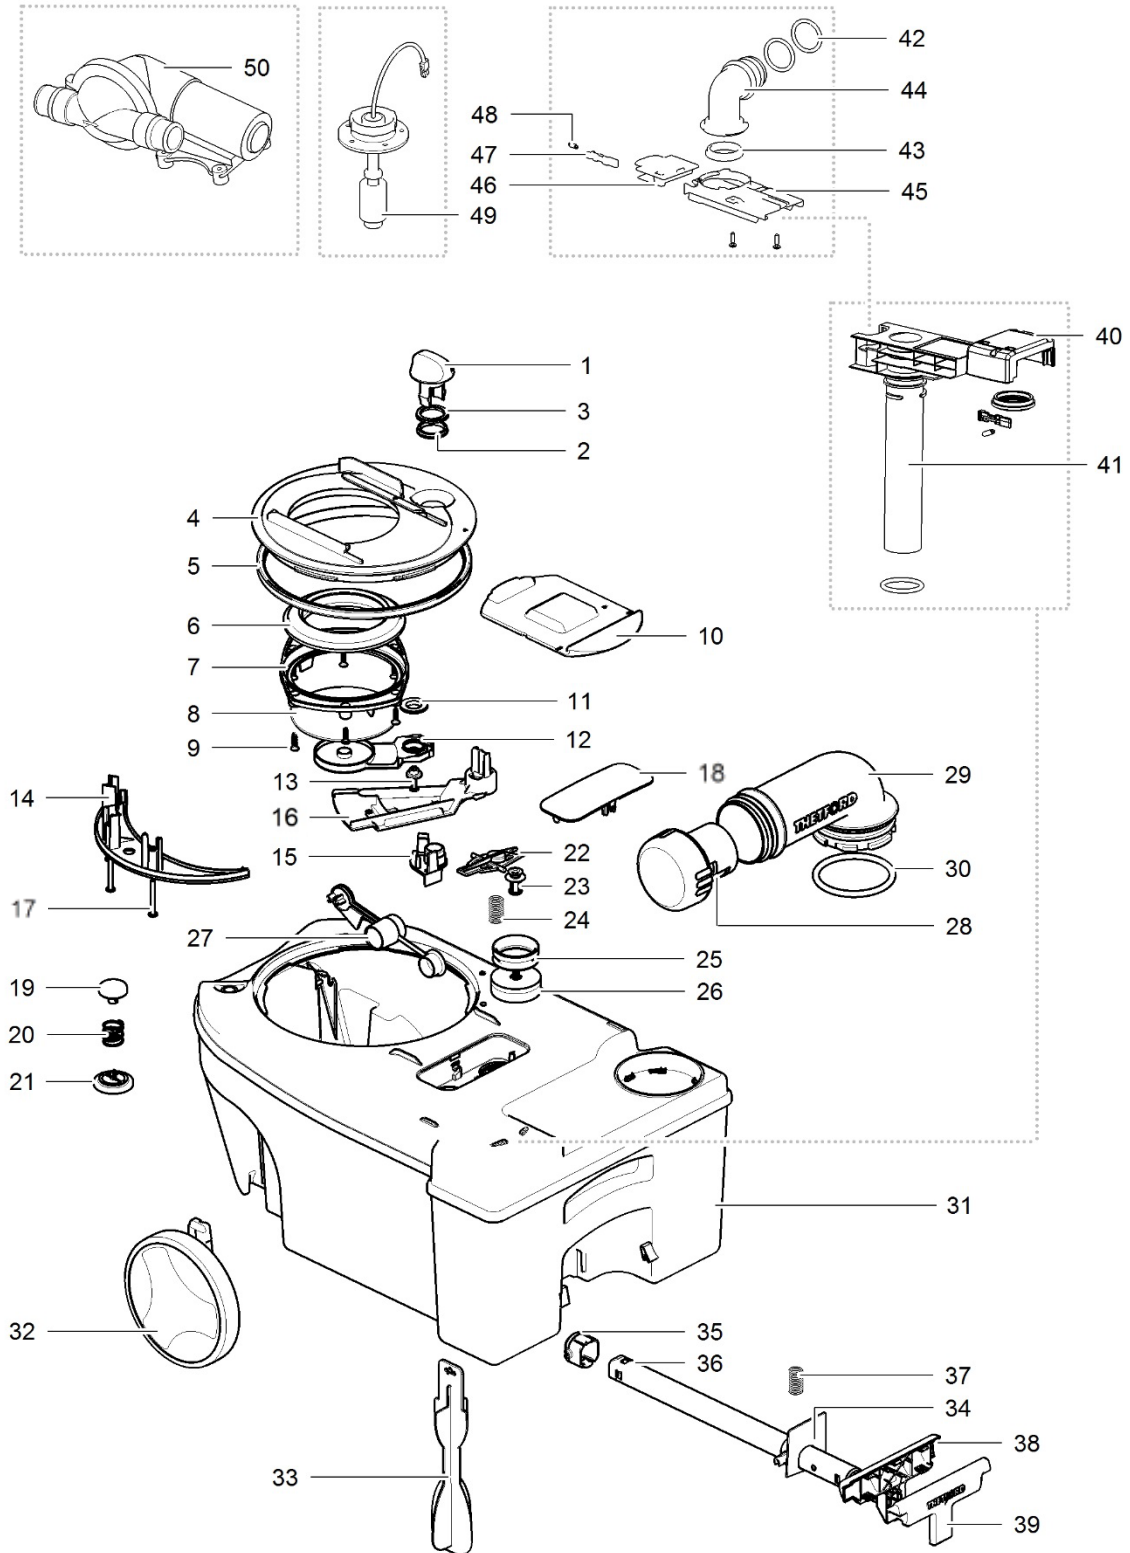

LE441_C250-C260-WHT_1114-V03

		Spare part number	Spare part number	Spare part number	Colours available
1	Blade opener				
2	Seal		23743		92
3	Washer				
4	Waste-holding tank plate	50723			06
5	Seal mechanism	50724			
6	Lip seal	23721			
7	Blade arm driver				
8	Blade	50731			06
9	Screw				
10	Sliding cover	50718			
11	Bearing plate				
12	Blade arm				
13	Bushing/screw				
14	Support track				
15	Retainer mechanism				
16	Blade driver				
17	Screw				
18	Vent lid	50741			06
19	Vent button				
20	Spring		07524		92
21	Vent seal				
22	Vent lifter				
23	Vent pivot				
24	Vent spring				
25	Seal vent	21528			
26	Float stem				
27	Float	50725			
28	Measuring cup	25810			06
29	Pour out spout				92
30	O-ring				
31	Waste-holding tank complete including sliding cover		50700	50701 pump out system	06
32	Wheels 2X	50726			
33	Vent actuator				
34	Guide	50738			06
35	Bracket				
36	Telescopic system				
37	Vent spring				
38	Handle grip	50737			92
39	Handle cover