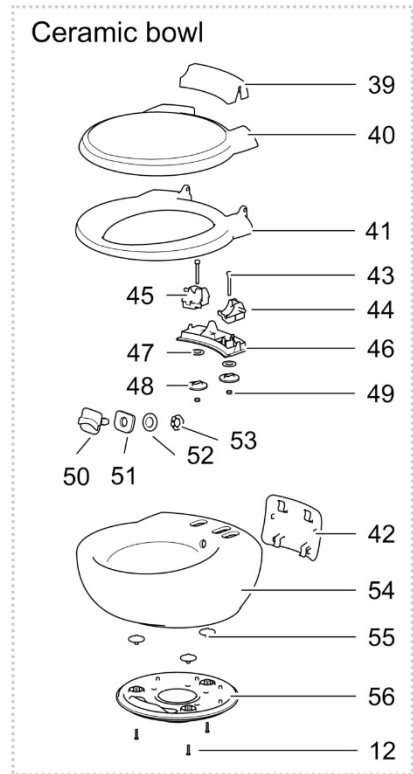

Spare part number	Spare part number	Spare part number	Colours available
1	Cover		93401		62
2	Seat				
3	Bowl inner	93433			62
4	Bowl outer				
5	Ring blade mechanism	50760			
6	Water diverter	93429			62
7	Handle	93402			47
8	Base upper				
9	Seal base wall	93428			62
10	Base frame				
11	Retainer bracket				
12	Screw 3.9 x 14				
13	Bowl retainer bracket	50733			
14	Vent plate				
15	Base lower				
16	Side cover left				
17	Side cover right				
18	Screw 3.9 x 22				
19	Bushing		50735		
20	Saddle				
21	Bowl retainer				
22	Umbrella seal	93434			
23	Pump	93435			
24	Drain tube	93436			
25	Nozzle	16443			62
26	O-ring	13106	93437		
27	Water supply tube (2.42 m)	93155			
28	Wire harness	93438