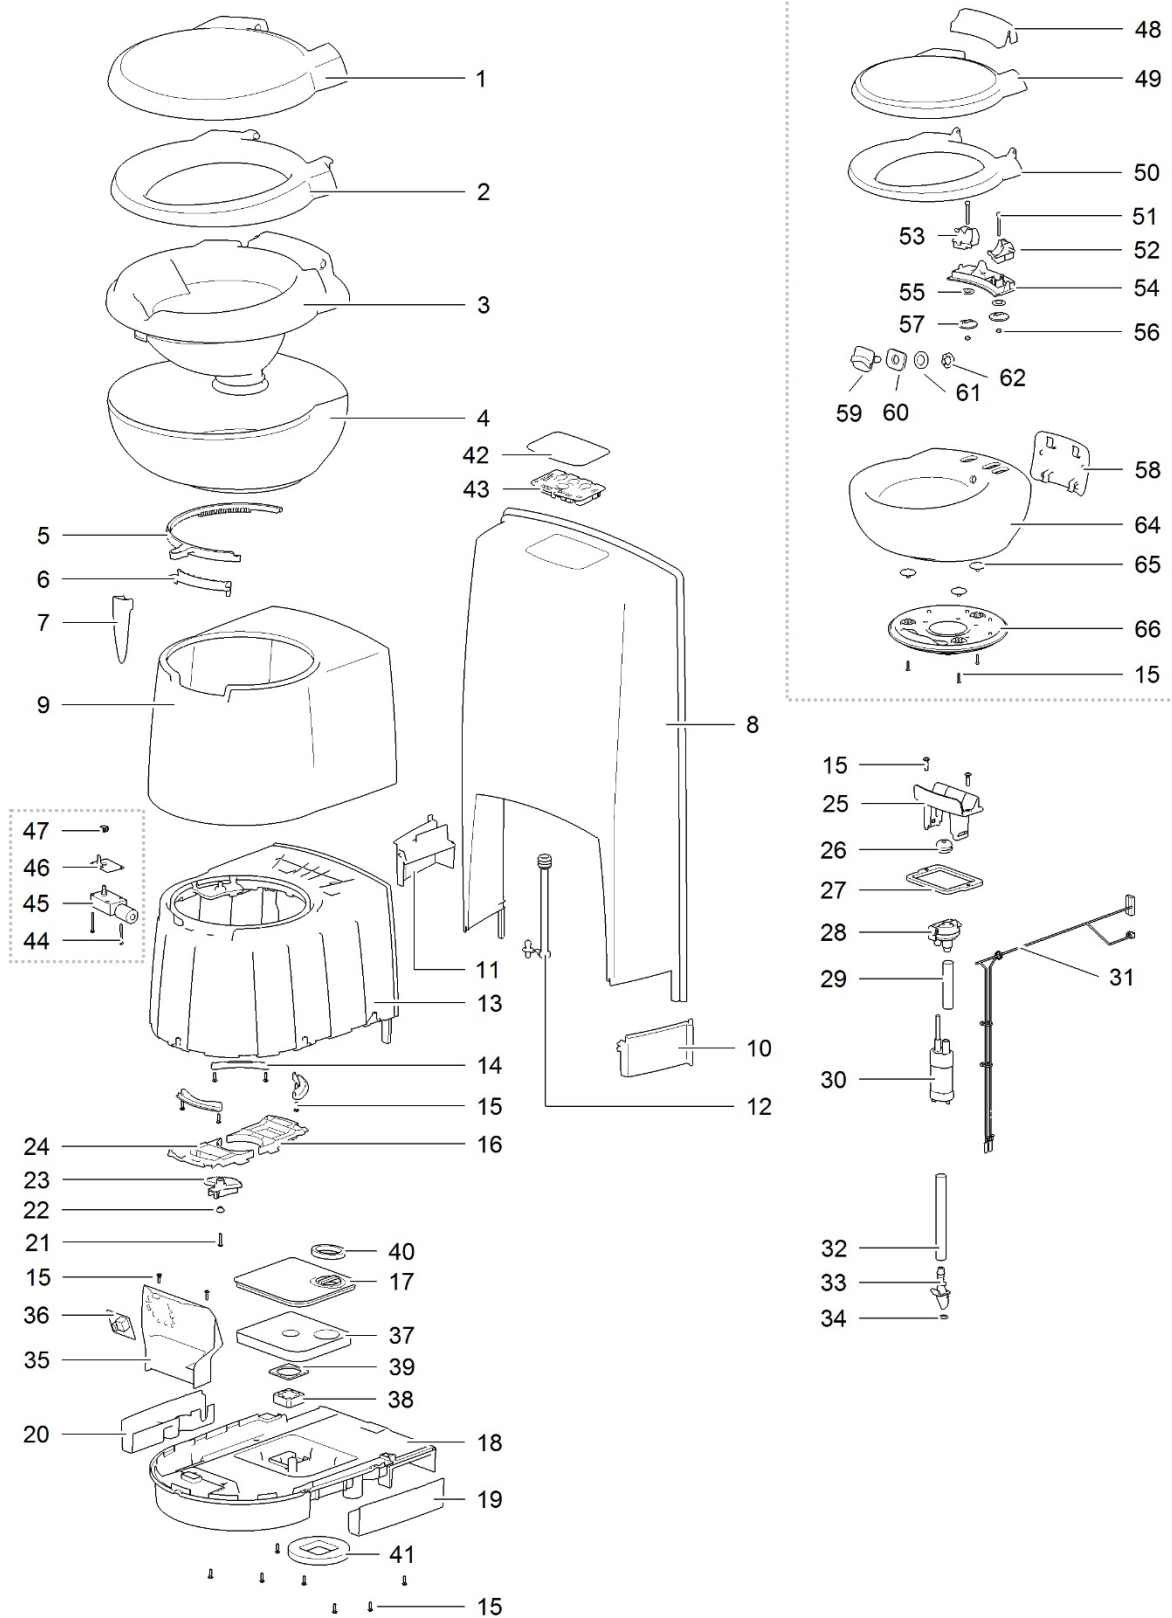

LE883_C262-CWE_Toilet_1114-V02

		Spare part number	Spare part number	Spare part number	Colours available
1	Cover		93401		62
2	Seat				
3	Bowl inner	93433			62
4	Bowl outer				
5	Ring blade mechanism	50760			
6	Water diverter	93429			62
7	Handle	93402			47
8	Console				
9	Base upper				
10	Splashguard left				
11	Splashguard right				
12	Drain	50717			
13	Base frame				
14	Retainer bracket				
15	Screw 3.9 x 14				
16	Bowl retainer bracket	50733			
17	Vent plate				
18	Base lower				
19	Side cover left				
20	Side cover right				
21	Screw 3.9 x 22				
22	Bushing		50735		
23	Saddle				
24	Bowl retainer				
25	Cover console				
26	Grommet seal				
27	Cover seal				
28	Vacuum breaker	16833			
29	Tube WT inside				
30	Pump	93418			
31	Wire harness	93423			
32	Water supply tube				
33	Nozzle		93430		62
34	O-ring