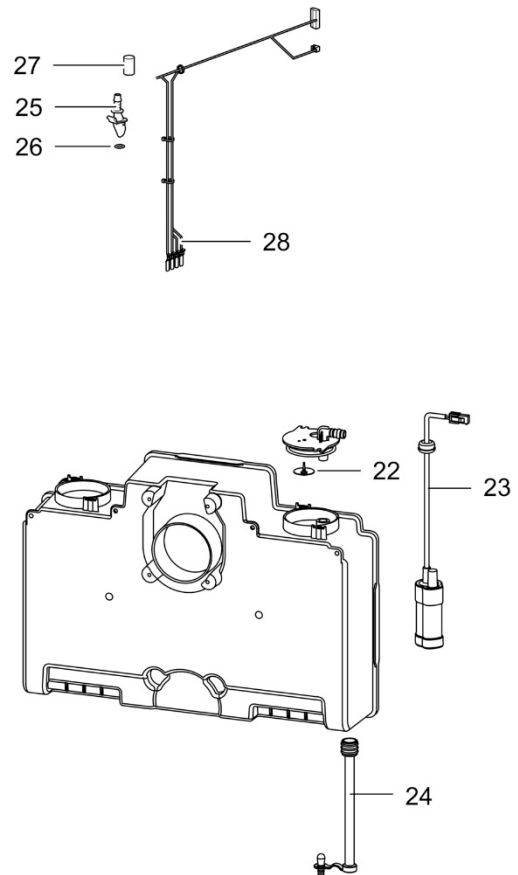

Spare part number	Spare part number	Spare part number	Colours available
1	Cover		93401		62
2	Seat				
3	Bowl inner	93433			62
4	Bowl outer				
5	Ring blade mechanism	50760			
6	Water diverter	93429			62
7	Handle	93402			47
8	Base upper				
9	Seal base wall	93428			62
10	Base frame				
11	Retainer bracket				
12	Screw 3.9 x 14				
13	Bowl retainer bracket	50733			
14	Vent plate				
15	Base lower				
16	Side cover left				
17	Side cover right				
18	Screw 3.9 x 22				
19	Bushing		50735		
20	Saddle				
21	Bowl retainer				
22	Umbrella seal	93434			
23	Pump	93435			
24	Drain tube	93436			
25	Nozzle	16443			62
26	O-ring	13106	93437		
27	Water supply tube (2.42 m)	93155			
28	Wire harness	93438