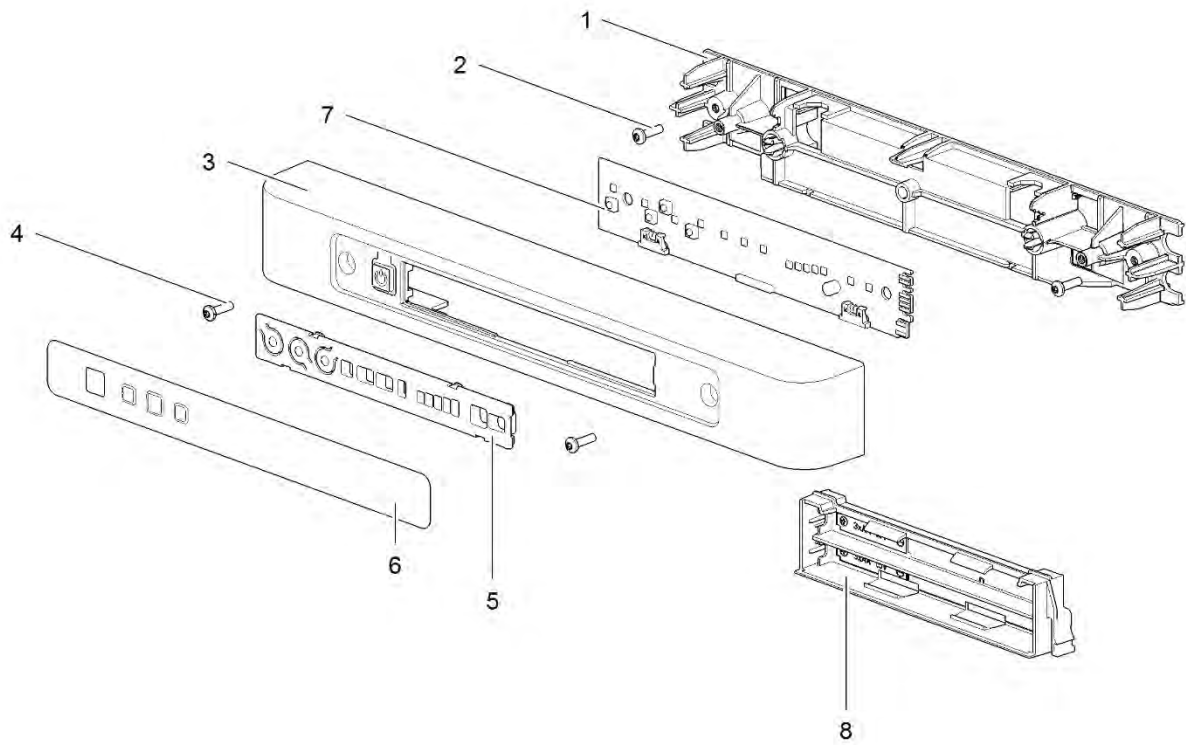

Spare part number	Spare part number	Spare part number	Colours available
1	Technical panel flat	690806			
2	Screws				
3	Housing flat	690807			27
4	Screws				
5	Overlay LED+		692242		
6	Sticker LED+	692240		692243	
7	PCB LED+ DM				
	PCB LED+ DM FOR BATTERY PACK			692244¹	
8	Battery pack accessory				69288727¹
	Battery hatch				

¹including spare part 'sticker LED+' (#6)