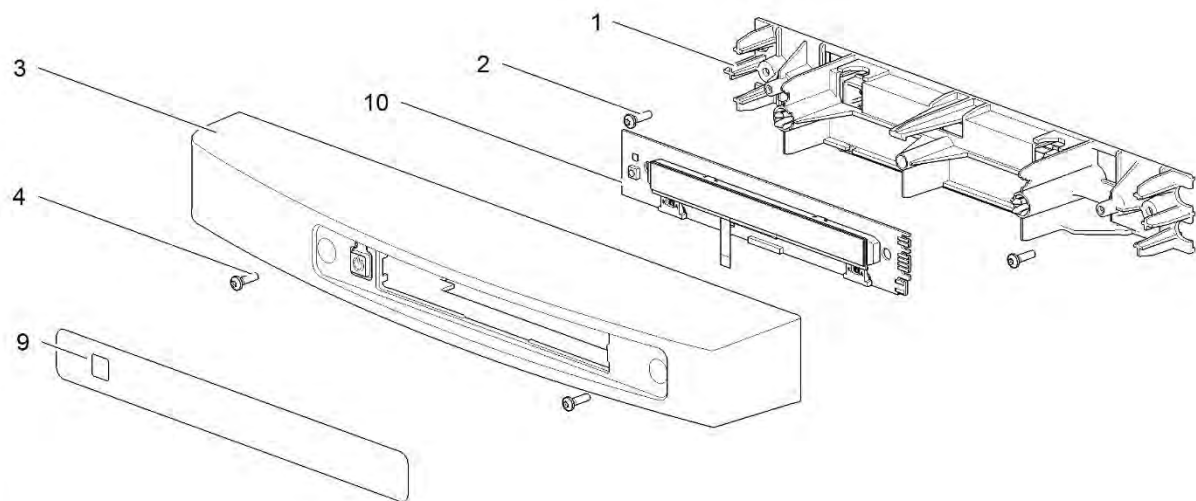

Spare part number

1	Technical panel curved	690825		
2	Screws			
3	Housing curved			
	Right hinged	69082627		
	Left hinged	69082727		
4	Screws			
5	Overlay LED+		692242	
6	Sticker LED+	692240		692243
7	PCB LED+ DM			692244¹
	PCB LED+ DM FOR BATTERY PACK¹			69288727¹
8	Battery pack accessory			
	Battery hatch			
9	Sticker LCD	692241	692245	
10	PCB LCD DM			

¹ including spare part 'Sticker LED+' (#6)