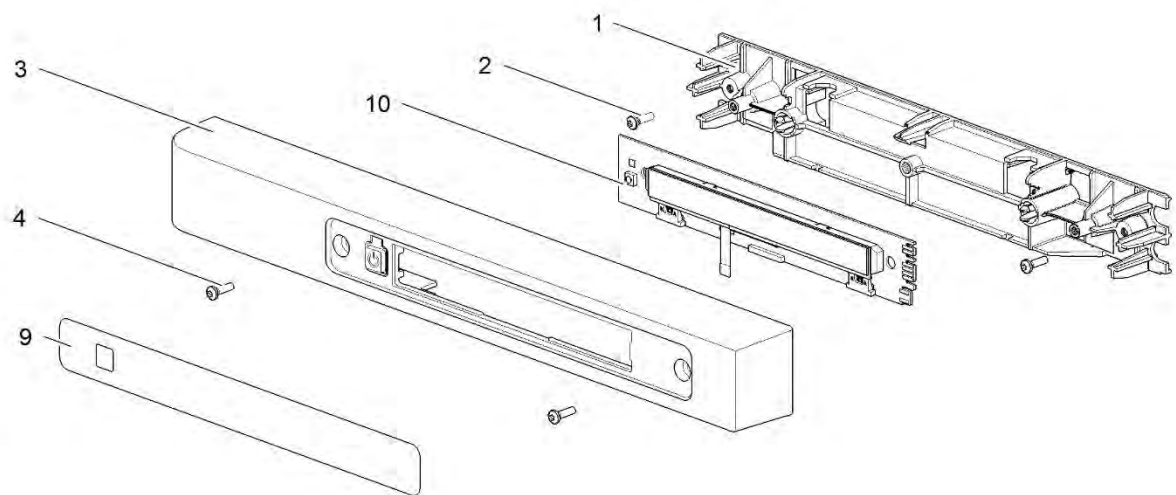

LE100V_ControlPanelFlat25_1011-V101

Spare part number

1	Technical panel flat	690806		
2	Screws			
3	Housing flat			
	Right hinged flat door 10 mm	691463		
	Left hinged flat door 10 mm	691464		
4	Screws			
5	Overlay LED+		692242	
6	Sticker LED+	692240		692243
7	PCB LED+ DM			692244¹
	PCB LED+ DM FOR BATTERY PACK¹			69288727¹
8	Battery pack accessory			
	Battery hatch			
9	Sticker LCD	692241	692245	
10	PCB LCD DM			

¹ including spare part 'Sticker LED+' (#6)