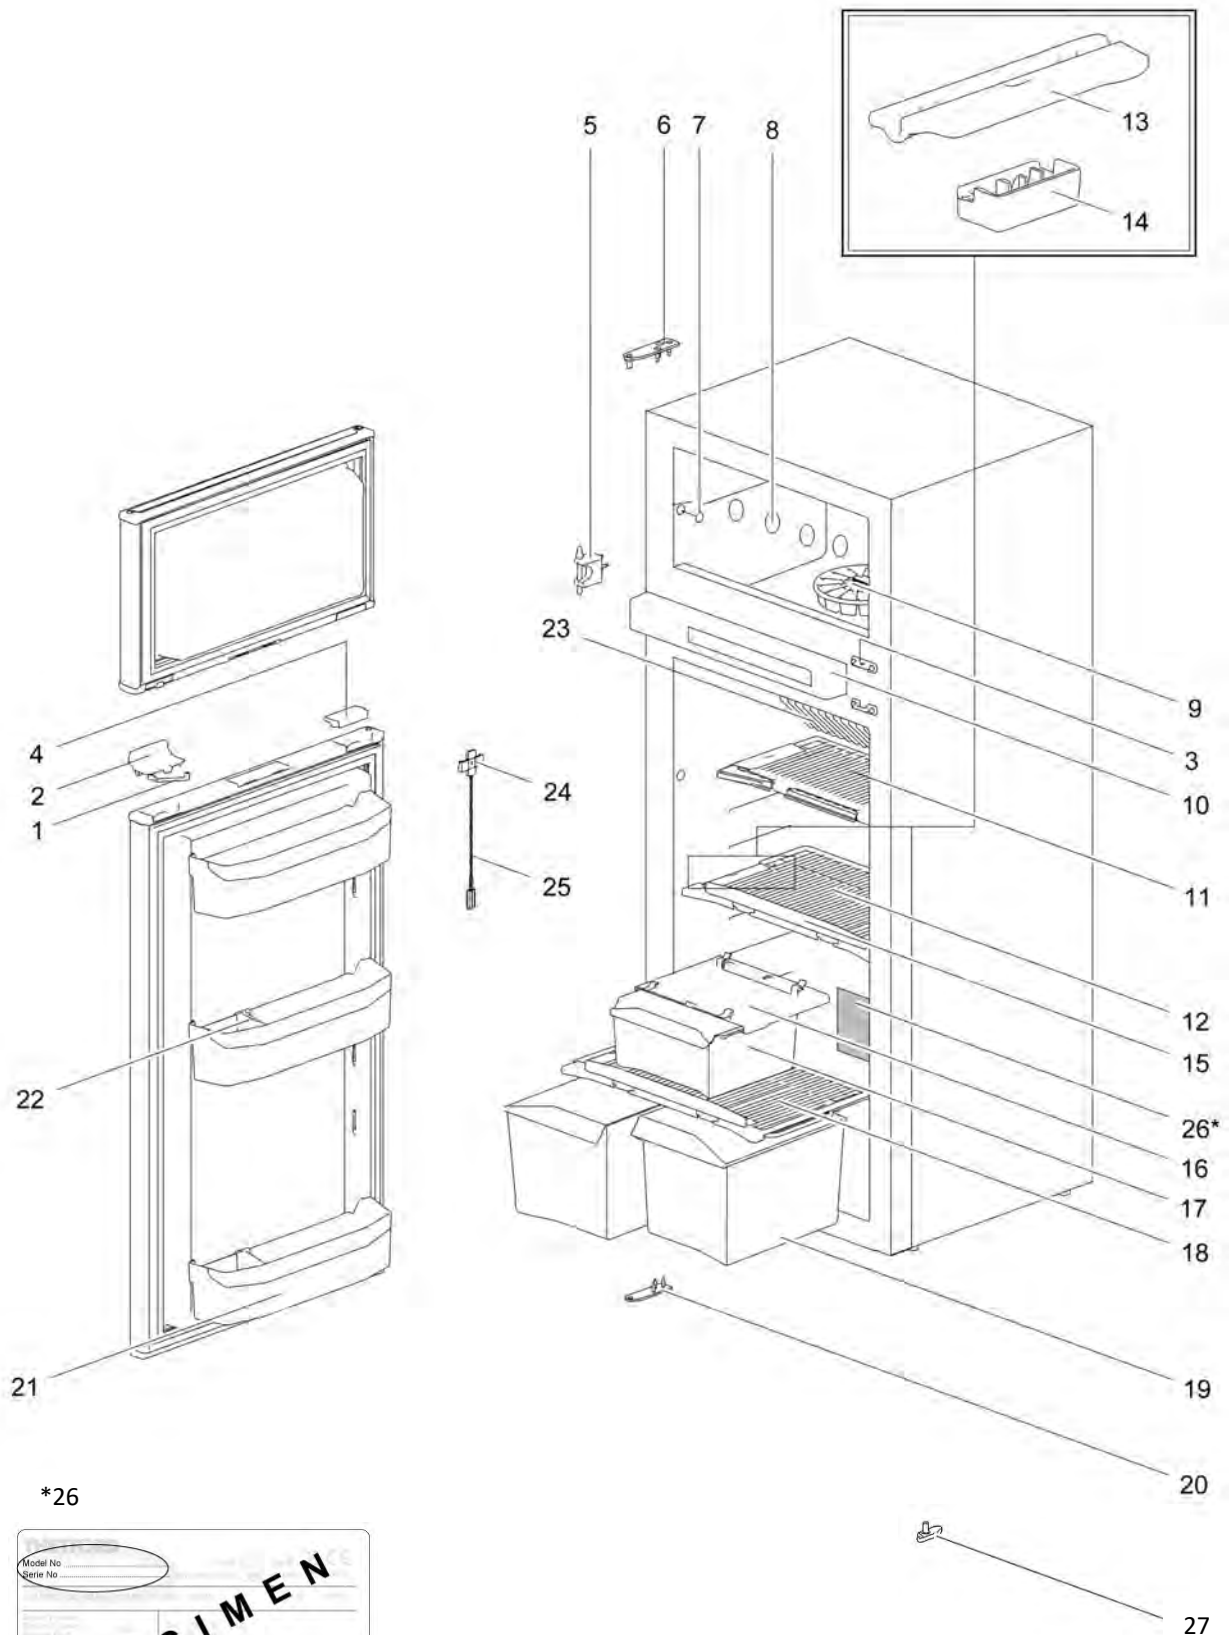

Spare part number	Spare part number	Spare part number	Colours available
1	Storage strap (2x)	626986			
2	Latch		691468		27
3	Strike plate				
4	Pocket cover				
5	Hinge center				
6	Hinge plate				
7	Cap (2x)	623622			08
8	Cap freezer bolt (6x)	624479			08
9	Ice cube tray				
10	Control panel	<i>Refer to page 32</i>			
11	Shelf rack 415 x 200	692511			144
	Clip shelf rack large	692514			08
	Clip rack safety lock	692515			08
12	Shelf rack 415 x 250	692512			144
13	Clip shelf rack large	692514			08
14	Clip rack safety lock	692515			08
15	Food retainer	692516			08
16	Slide out box guide	692518			144
17	Slide out box	692517			144
18	Shelf rack 415 x 250	692512			144
	Clip shelf rack large	692514			08
	Clip rack safety lock	692515			08
19	Vegetable bin reversible	692524			144
20	Hinge plate				
21	Door bin flat	692519			144
22	Bottle retainer	692521			08
23	Fin				
24	Fin clip			623077	
25	Thermistor				
26*	Identification label				
27	Bottom latch	624001			27

* With a request for information or service, always provide the serial number of the refrigerator. The serial number is the code below the barcode on the identification label.