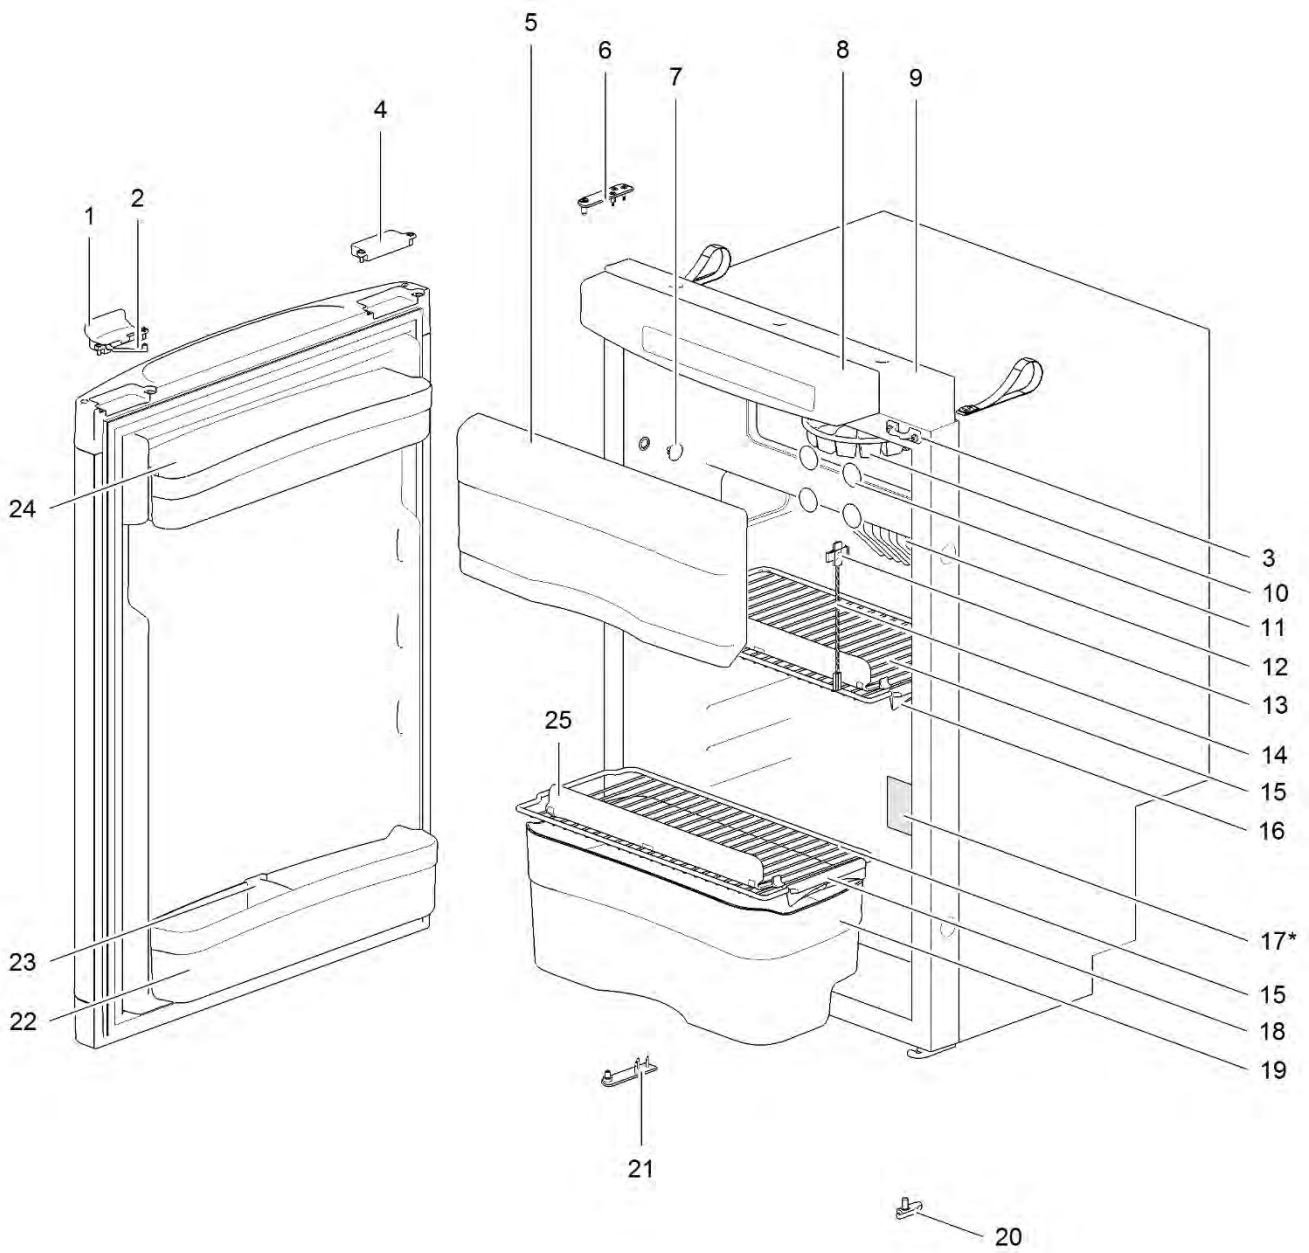

Spare part number	Spare part number	Spare part number	Colours available
1	Latch				
2	Storage strap (2x)	626986	691739		27
3	Strike plate				
4	Pocket cover				
5	Freezer door		690852		08
	Hinge freezer door (2x)	624680			
6	Hinge plate				
7	Cap (2x)	623622			08
8	Control panel LED	<i>Refer to page 34</i>			
9	Mounting box				
10	Ice cube tray				
11	Cap freezer bolt (6x)	624479			08
12	Fin				
13	Fin clip			623077	
14	Thermistor				
15	Shelf 454 x 205	690831			08
16	Clip shelf large	623625			08
17	Identification label *				
18	Clip shelf large	623625			08
19	Vegetable bin	690834			08
20	Latch bottom	624001			27
21	Hinge plate				
22	Door bin curved wide	690824			08
23	Bottle retainer	626989			12
24	Door bin curved shallow	690823			08
25	Shelf food retainer	691188			08

* With a request for information or service, always provide the serial number of the refrigerator. The serial number is the code below the barcode on the identification label.