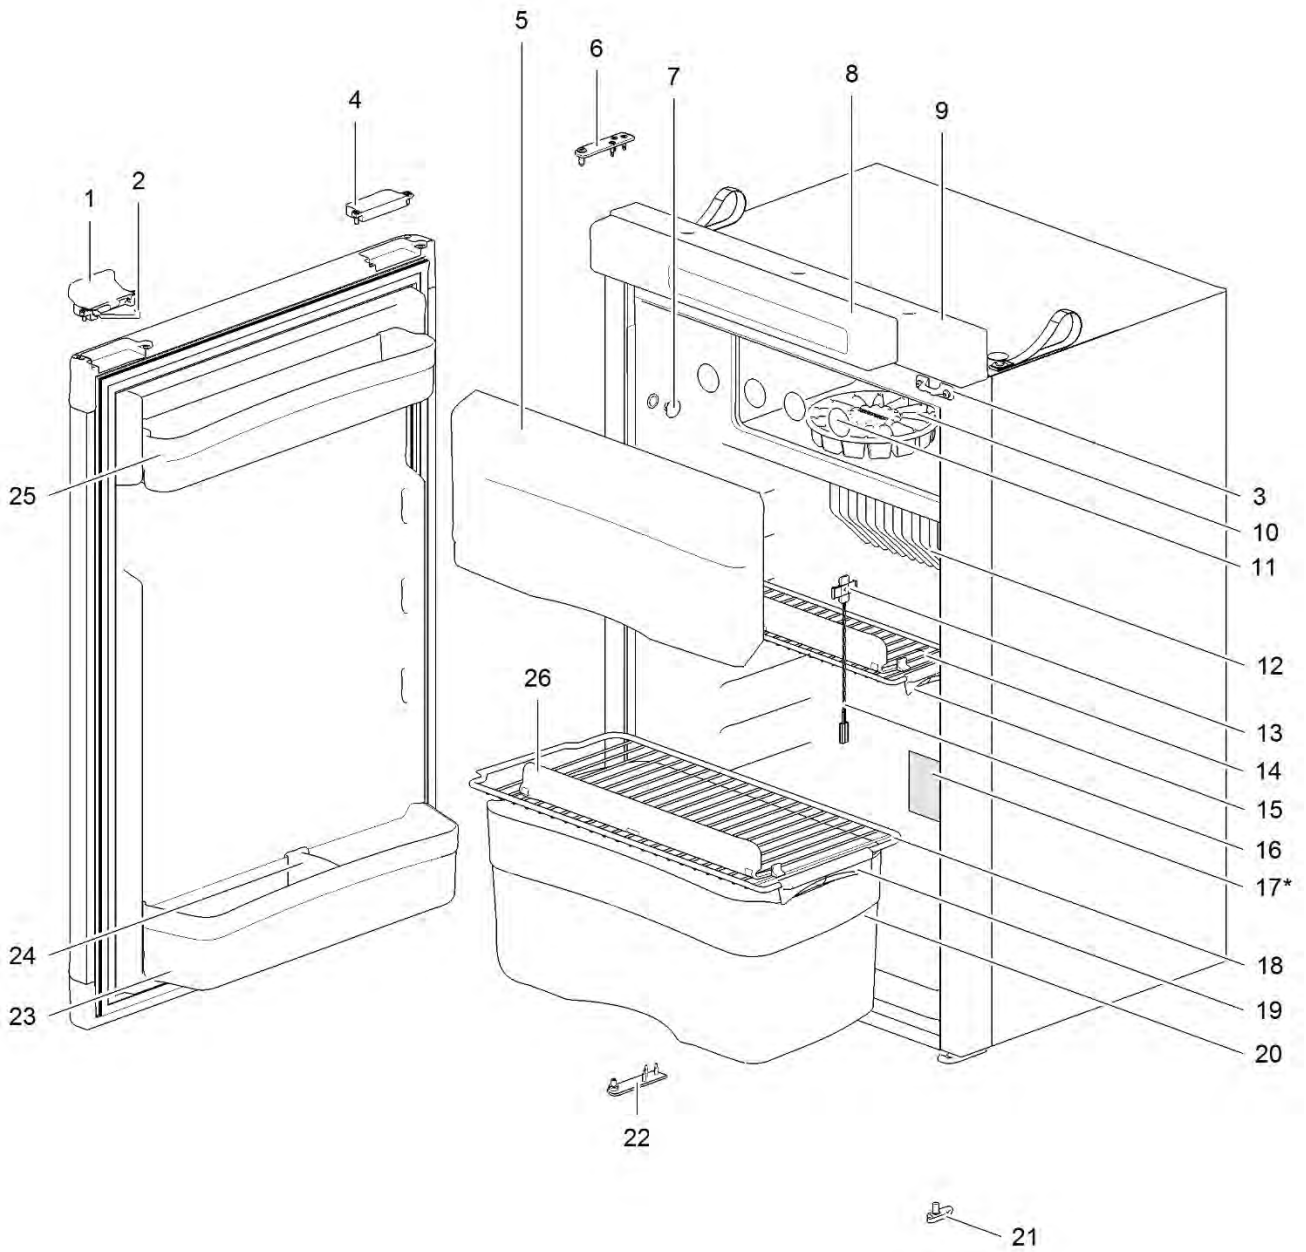

Spare part number	Spare part number	Spare part number	Colours available
1	Latch				
2	Storage strap (2x)	626986	691468		27
3	Strike plate				
4	Pocket cover				
5	Freezer door		690852		08
	Hinge freezer door (2x)	624680			
6	Hinge plate				
7	Cap (2x)	623622			08
8	Control panel	<i>Refer to page 32</i>			
9	Mounting box				
10	Ice cube tray				
11	Cap freezer bolt (6x)	624479			08
12	Fin				
13	Fin clip			623077	
16	Thermistor				
14	Shelf 455 x 133	690815			08
15	Clip shelf small	623626			08
17	Identification label *				
18	Shelf 454 x 220	690828			08
19	Clip shelf large	623625			08
20	Vegetable bin	690829			08
21	Latch bottom	624001			27
22	Hinge plate				
23	Door bin flat wide	690818			08
24	Bottle retainer	626989			12
25	Door bin flat shallow	690817			08
26	Shelf food retainer	691188			08

* With a request for information or service, always provide the serial number of the refrigerator. The serial number is the code below the barcode on the identification label.