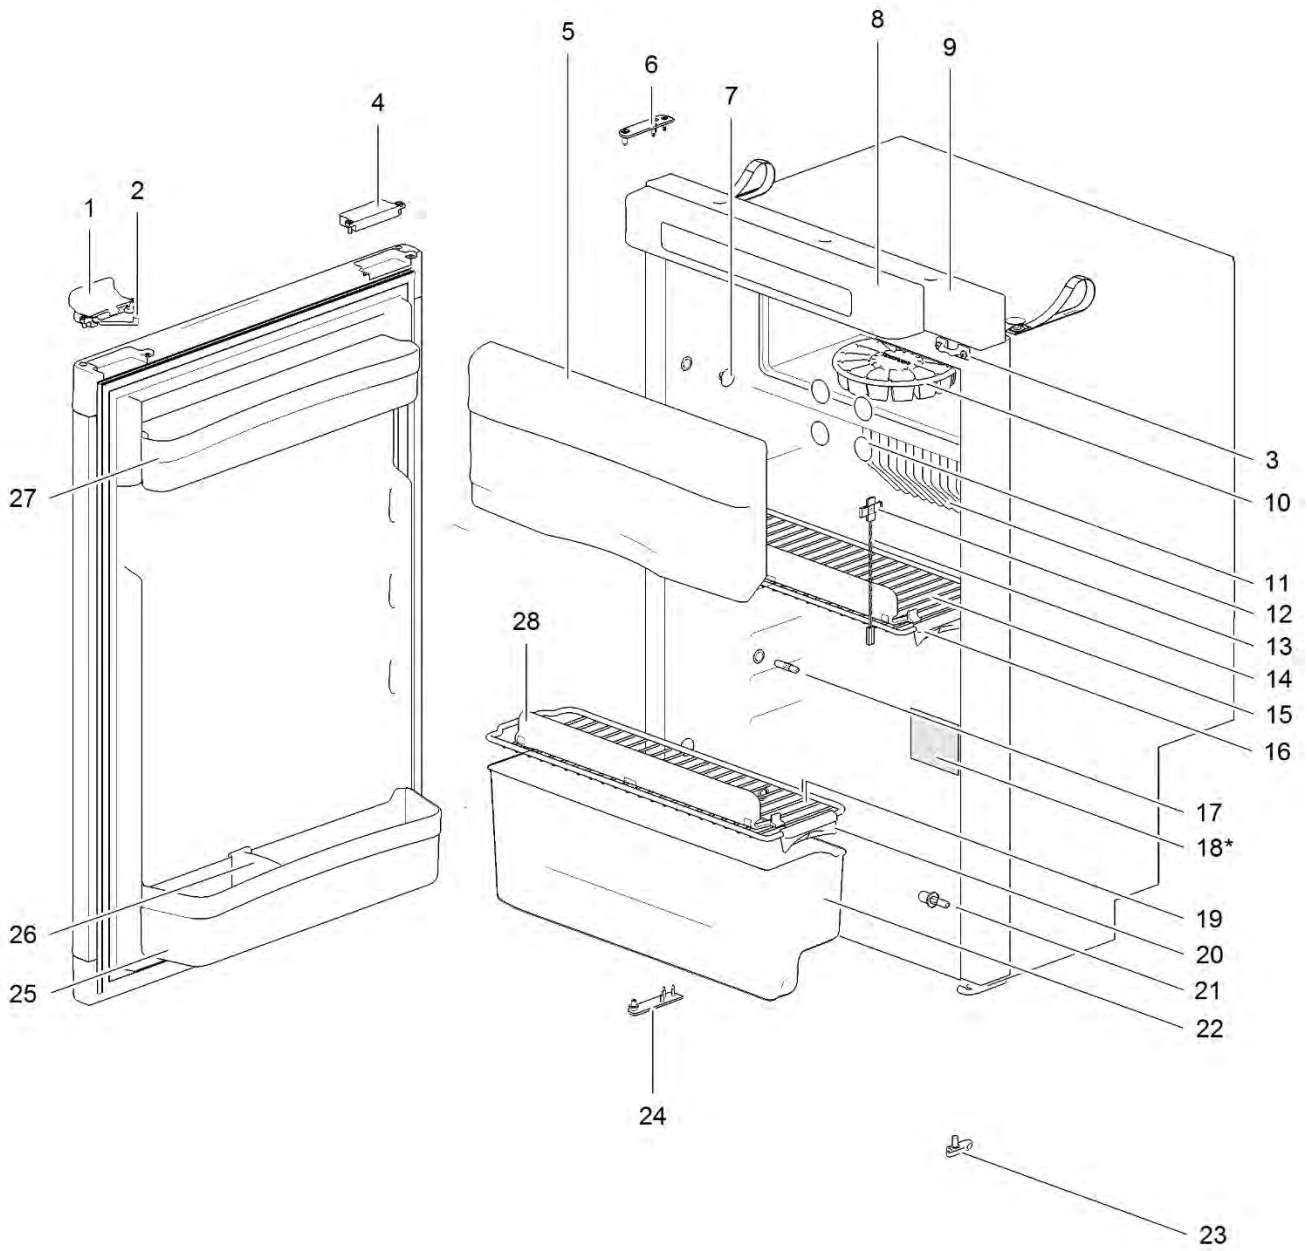

18*

	Spare part number	Spare part number	Spare part number	Colours available
1	Latch			
2	Storage strap (2x)	626986	691468	27
3	Strike plate			
4	Pocket cover			
5	Freezer door		690852	08
	Hinge freezer door (2x)	624680		
6	Hinge plate			
7	Cap (2x)	623622		08
8	Control panel	<i>Refer to page 32</i>		
9	Mounting box			
10	Ice cube tray			
11	Cap freezer bolt (6x)	624479		08
12	Fin			
13	Fin clip		623077	
14	Thermistor			
15	Shelf 455 x 179	690814		08
16	Clip shelf small	623626		08
17	Hinge pin			
18	Identification label *			
19	Shelf 455 x 133	690815		08
20	Clip shelf small	623626		08
21	Hinge pin			
22	Vegetable bin	690816		08
23	Latch bottom	624001		27
24	Hinge plate			
25	Door bin flat wide	690818		08
26	Bottle retainer	626989		12
27	Door bin flat shallow	690817		08
28	Shelf food retainer	691188		08

* With a request for information or service, always provide the serial number of the refrigerator. The serial number is the code below the barcode on the identification label.