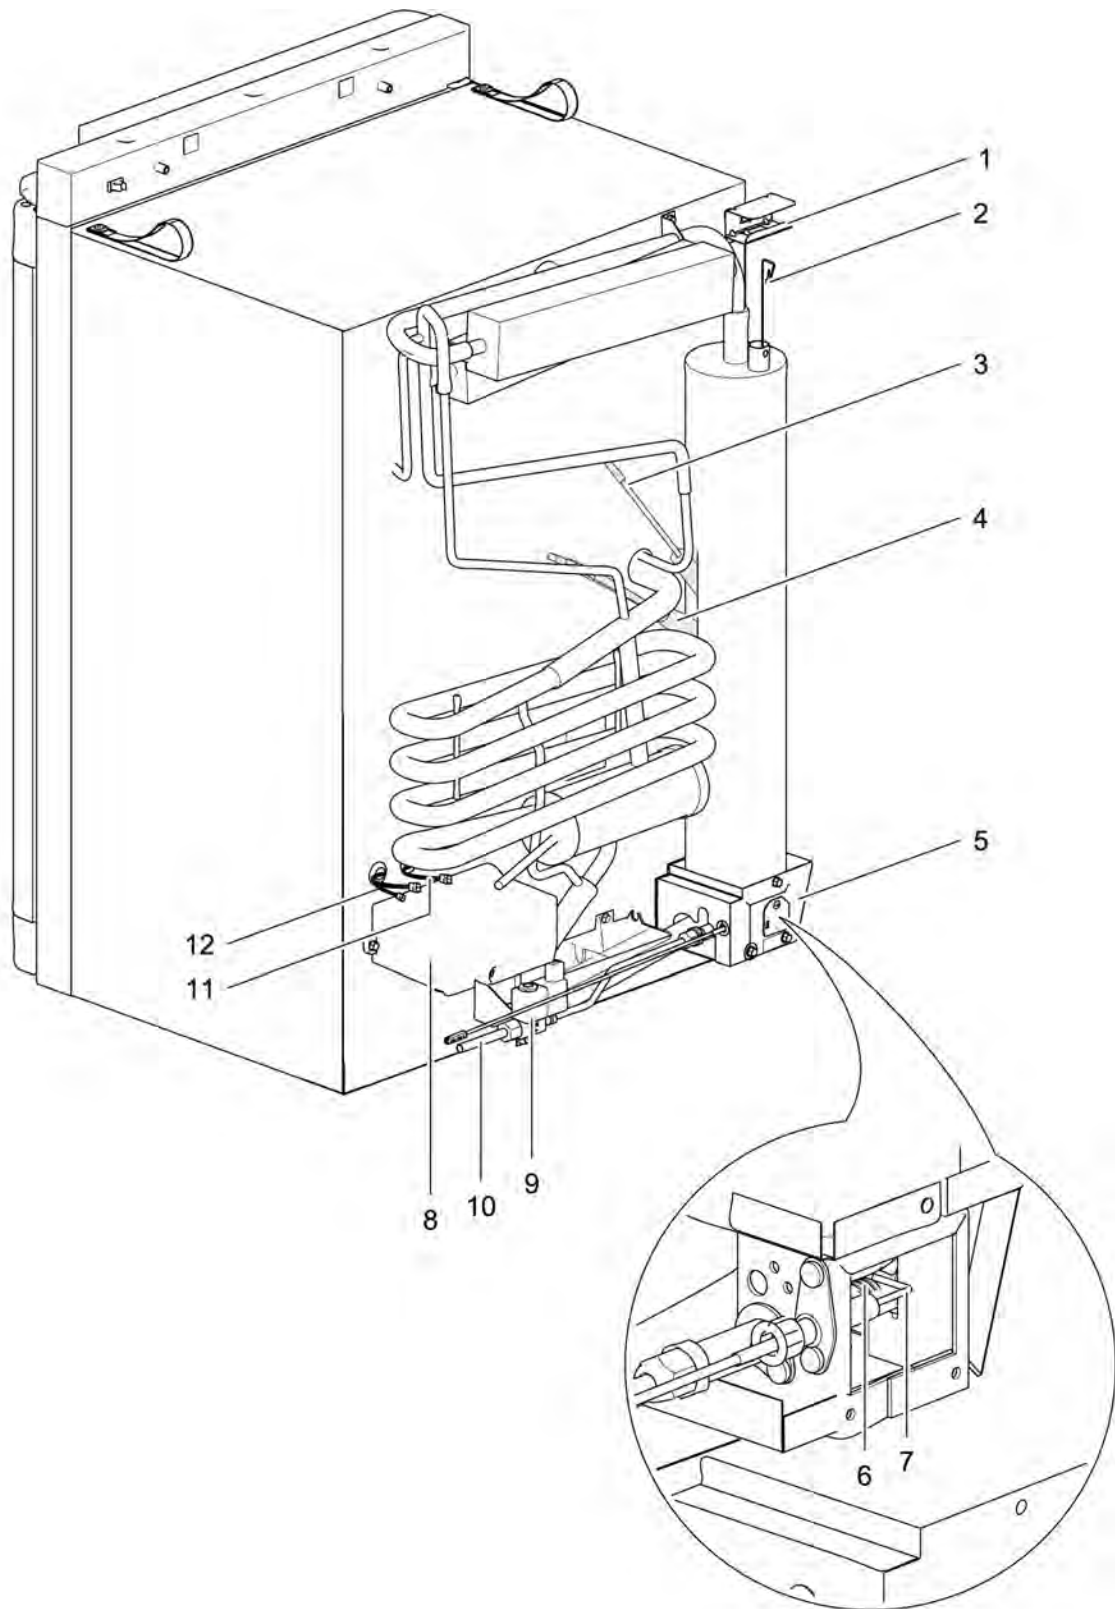

© 2021 Whirlpool Corporation

		Spare part number	Spare part number	Colours available
1	Heat cap	690812		
2	Heat diffuser	690878		
3	Heater AC	692250		
4	Heater DC	633574		
5	Heater box			
6	Burner assembly	623019		
7	Spark electrode	690830		
8	Power control board	692247		
9	Gas valve	690810		
10	Gas pipe			
11	Thermistor cable			
	Loose connector temperature <i>power board side</i>	690855	690853	
12	Communication cable			
	Loose connectors communication and CI-bus	690856	690854