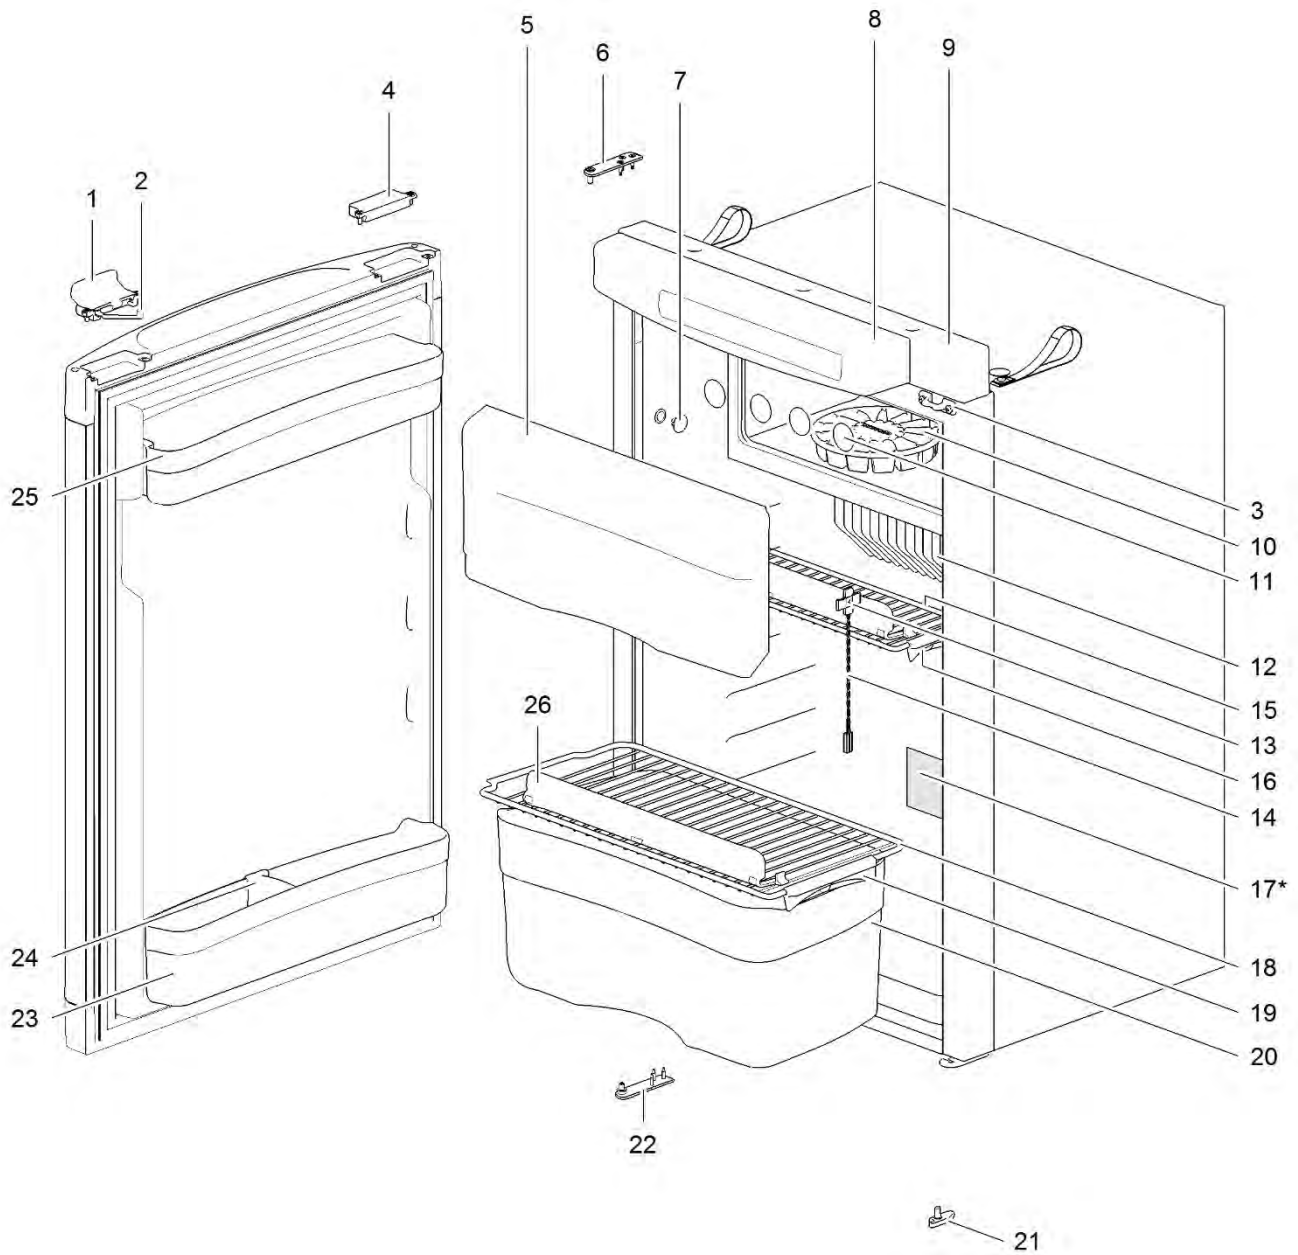

Spare part number	Spare part number	Spare part number	Colours available
1	Latch			
2	Storage strap (2x)	626986	691739	27
3	Strike plate			
4	Pocket cover			
5	Freezer door		690852	08
	Hinge freezer door (2x)	624680		
6	Hinge plate			
7	Cap (2x)	623622		08
8	Control panel	<i>Refer to page 34</i>		
9	Mounting box			
10	Ice cube tray			
11	Cap freezer bolt (6x)	624479		08
12	Fin			
13	Fin clip		623077	
14	Thermistor			
15	Shelf 455 x 133	690815		08
16	Clip shelf small	623626		08
17	Identification label *			
18	Shelf 454 x 220	690828		08
19	Clip shelf large	623625		08
20	Vegetable bin	690829		08
21	Latch bottom	624001		27
22	Hinge plate			
23	Door bin curved wide	690824		08
24	Bottle retainer	626989		12
25	Door bin curved shallow	690823		08
26	Shelf food retainer	691188		08

* With a request for information or service, always provide the serial number of the refrigerator. The serial number is the code below the barcode on the identification label.