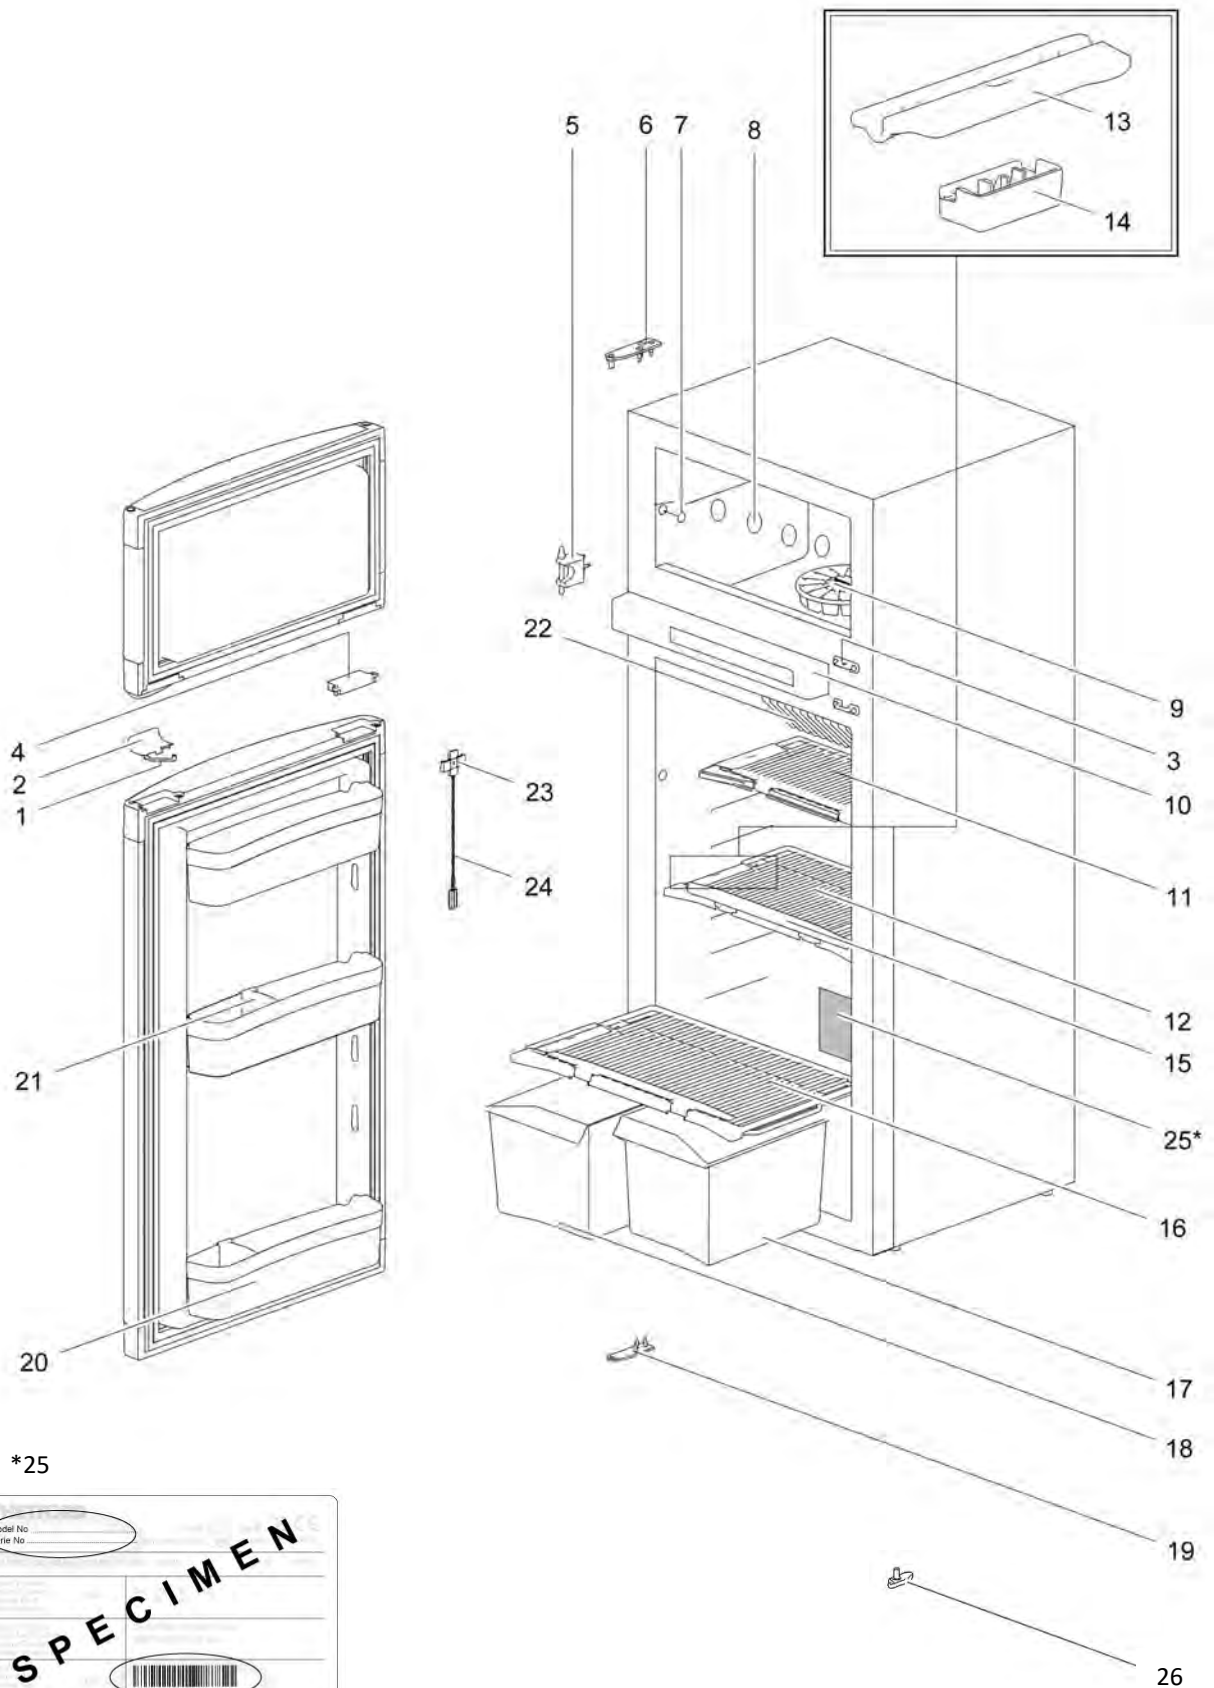

Spare part number	Spare part number	Spare part number	Colours available
1	Storage strap (2x)	626986			
2	Latch		691739		27
3	Strike plate				
4	Pocket cover				
5	Hinge center				
6	Hinge plate				
7	Cap (2x)	623622			08
8	Cap freezer bolt (6x)	624479			08
9	Ice cube tray				
10	Control panel	<i>Refer to page 32</i>			
11	Shelf rack 415 x 150	692510			144
	Clip shelf rack small	692513			08
	Clip rack safety lock	692515			08
12	Shelf rack 415 x 200	692511			144
13	Clip shelf rack large	692514			08
14	Clip rack safety lock	692515			08
15	Food retainer	692516			08
16	Shelf rack 415 x 200	692511			144
	Clip shelf rack large	692514			08
	Clip rack safety lock	692515			08
17	Vegetable bin right	692523			144
18	Vegetable bin left	692522			144
19	Hinge Plate				
20	Door bin curved	692520			144
21	Bottle retainer	692521			08
22	Fin				
23	Fin clip			623077	
24	Thermistor				
25*	Identification label				
26	Bottom latch	624001			27

* With a request for information or service, always provide the serial number of the refrigerator. The serial number is the code below the barcode on the identification label.