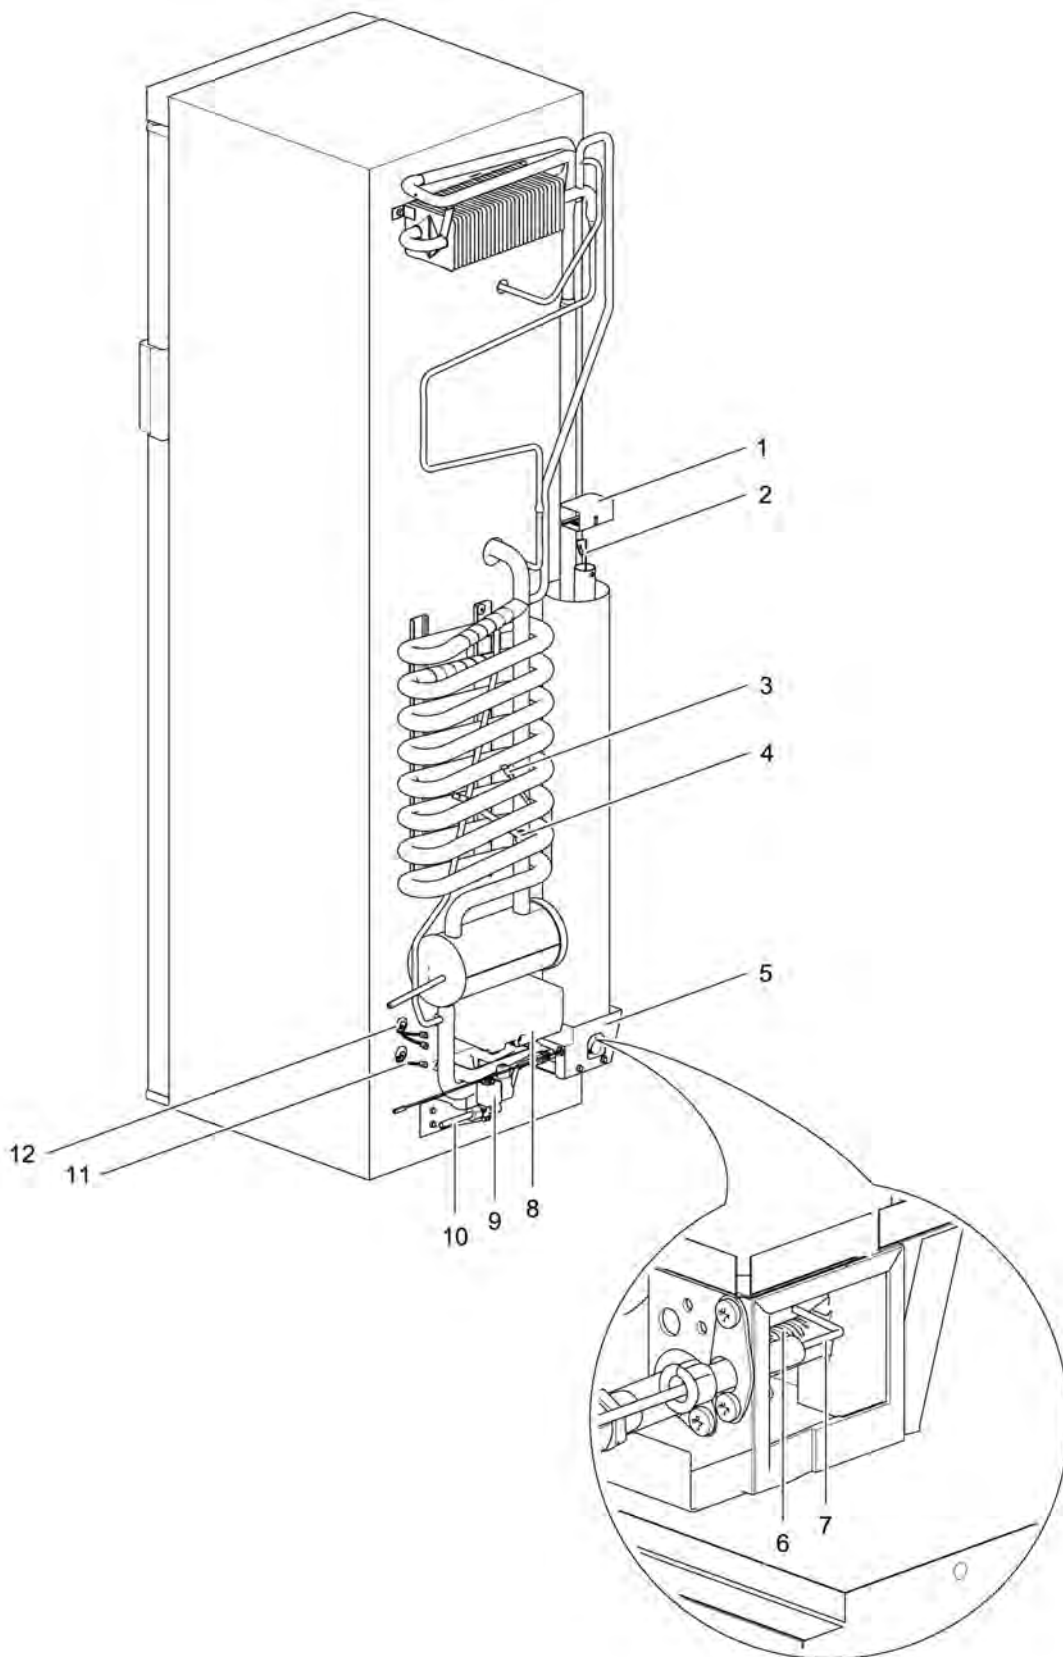

Spare part number	Spare part number	Colours available
1	Heat cap	690839		
2	Heat diffuser	692583		
3	Heater AC	691193		
4	Heater DC	691125		
5	Heater box			
6	Burner assembly	623058		
7	Spark electrode	690840		
8	Power control board	692247		
9	Gas valve	690810		
10	Gas pipe			
11	Thermistor cable			
	Loose connector temperature <i>power board side</i>	690855	690853	
12	Communication cable			
	Loose connectors communication and CI-bus	690856	690854