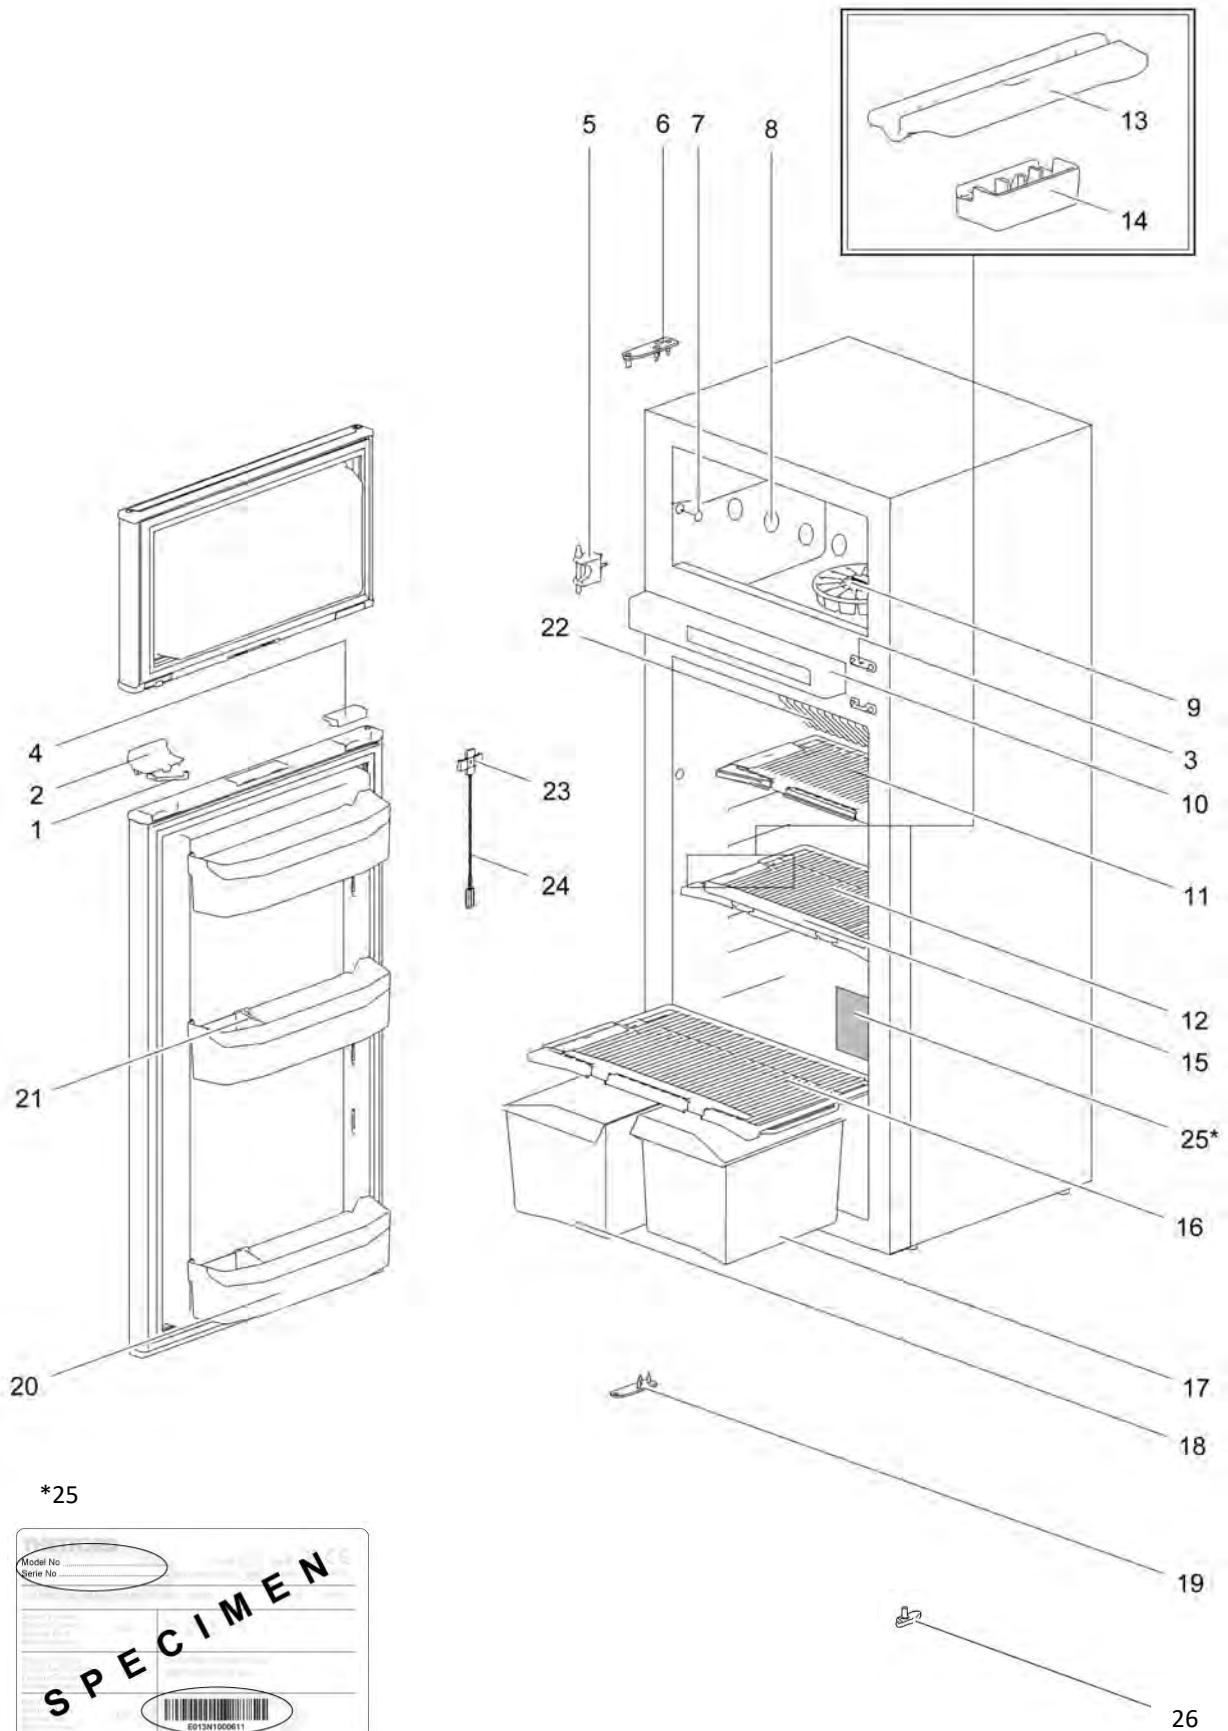

Spare part number	Spare part number	Spare part number	Colours available
1	Storage strap (2x)	626986	691468		27
2	Latch				
3	Strike plate				
4	Pocket cover				
5	Hinge center				
6	Hinge plate				
7	Cap (2x)	623622			08
8	Cap freezer bolt (6x)	624479			08
9	Ice cube tray				
10	Control panel	<i>Refer to page 32</i>			
11	Shelf rack 415 x 150	692510			144
	Clip shelf rack small	692513			08
	Clip rack safety lock	692515			08
12	Shelf rack 415 x 200	692511			144
13	Clip shelf rack large	692514			08
14	Clip rack safety lock	692515			08
15	Food retainer	692516			08
16	Shelf rack 415 x 200	692511			144
	Clip shelf rack large	692514			08
	Clip rack safety lock	692515			08
17	Vegetable bin right	692523			144
18	Vegetable bin left	692522			144
19	Hinge Plate				
20	Door bin flat	692519			144
21	Bottle retainer	692521			08
22	Fin				
23	Fin clip			623077	
24	Thermistor				
25*	Identification label				
26	Bottom latch	624001			27

* With a request for information or service, always provide the serial number of the refrigerator. The serial number is the code below the barcode on the identification label.