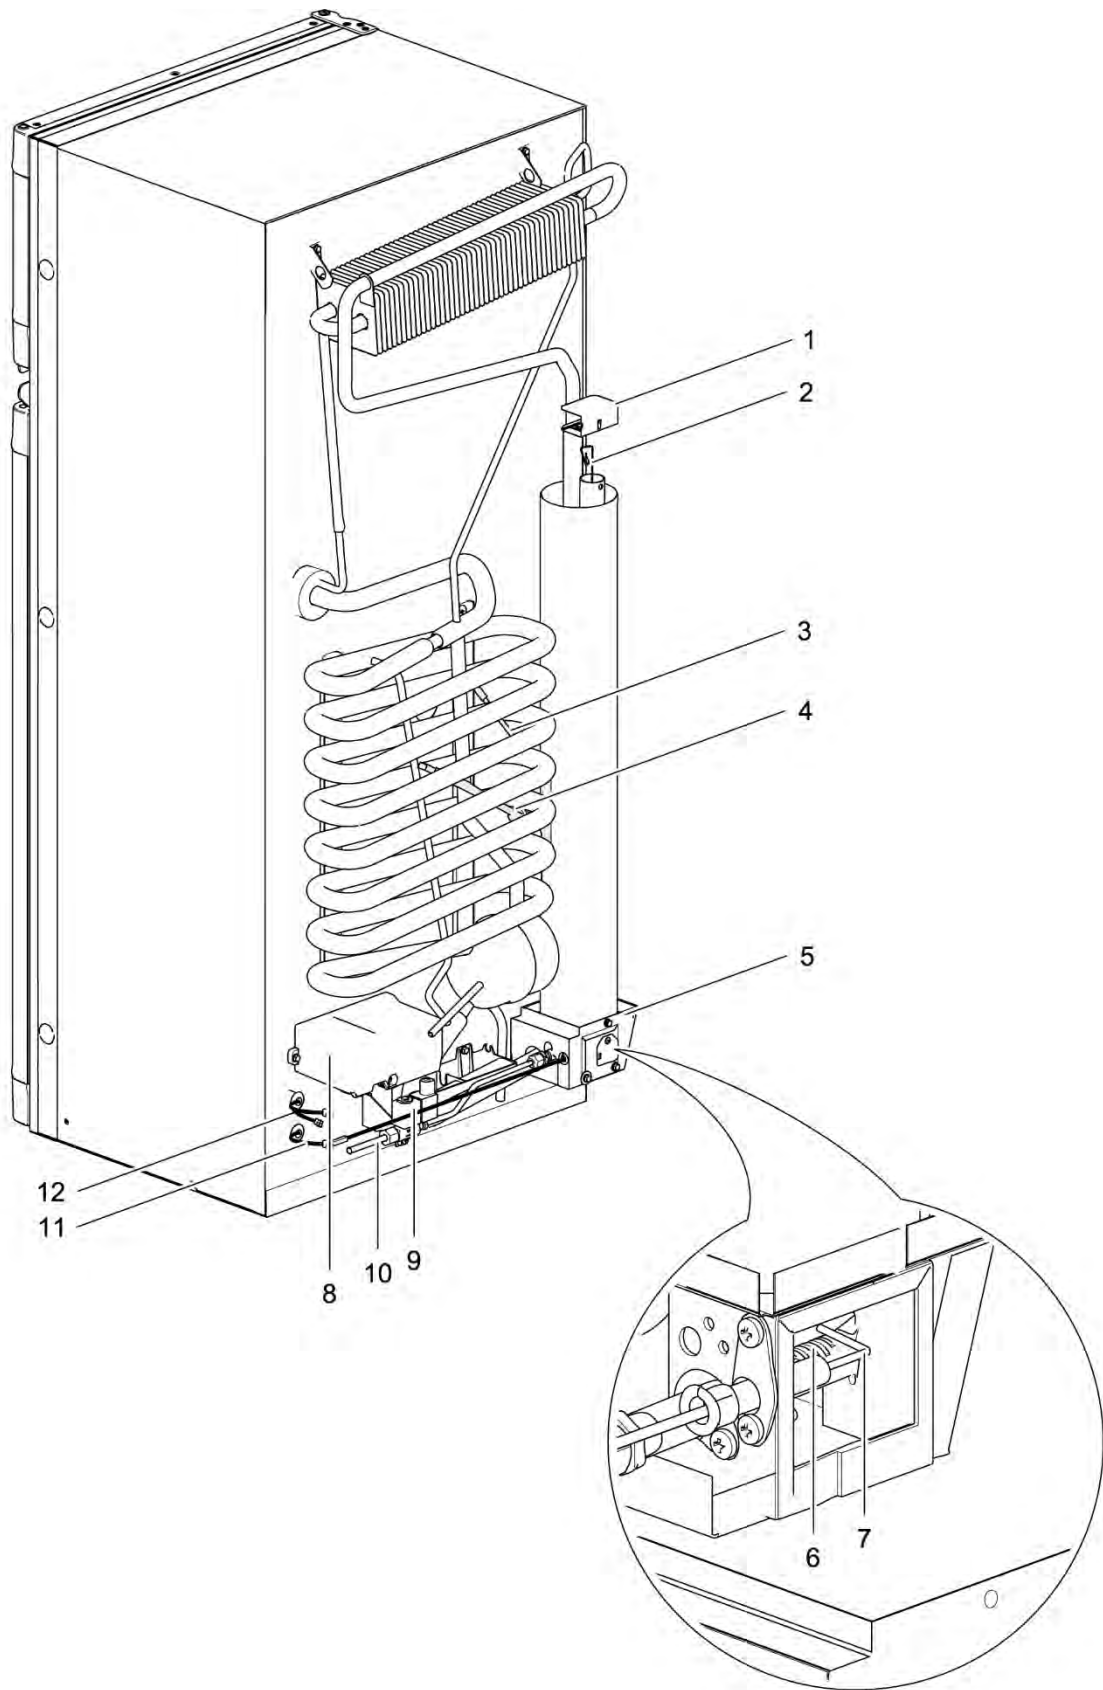

N4145-N4150-N4170-N4175-back

		Spare part number	Spare part number	Colours available
1	Heat cap	690839		
2	Heat diffuser	690879		
3	Heater AC	691193		
4	Heater DC	691125		
5	Heater box			
6	Burner assembly	623058		
7	Spark electrode	690840		
8	Power control board	692247		
9	Gas valve	690810		
10	Gas pipe			
11	Thermistor cable			
	Loose connector temperature <i>power board side</i>	690855	690853	
12	Communication cable			
	Loose connectors communication and CI-bus	690856	690854