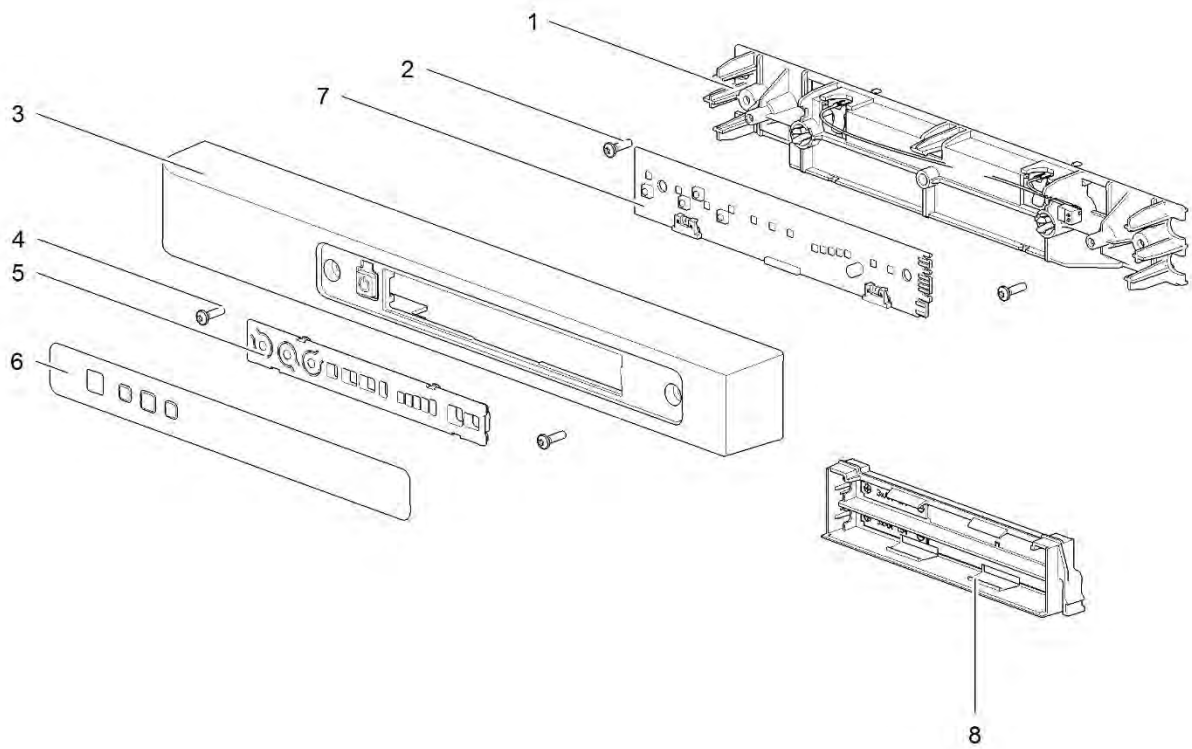

LE100V_ControlPanelFlat25_1011-V101

Spare part number

1	Technical panel flat	690806		
2	Screws			
3	Housing flat			
	Right hinged flat door 10 mm	691463		
	Left hinged flat door 10 mm	691464		
4	Screws			
5	Overlay LED+		692242	
6	Sticker LED+	692240		692243
7	PCB LED+ DM			692244¹
	PCB LED+ DM FOR BATTERY PACK¹			69288727¹
8	Battery pack accessory			
	Battery hatch			
9	Sticker LCD	692241	692245	
10	PCB LCD DM			

¹ including spare part 'Sticker LED+' (#6)