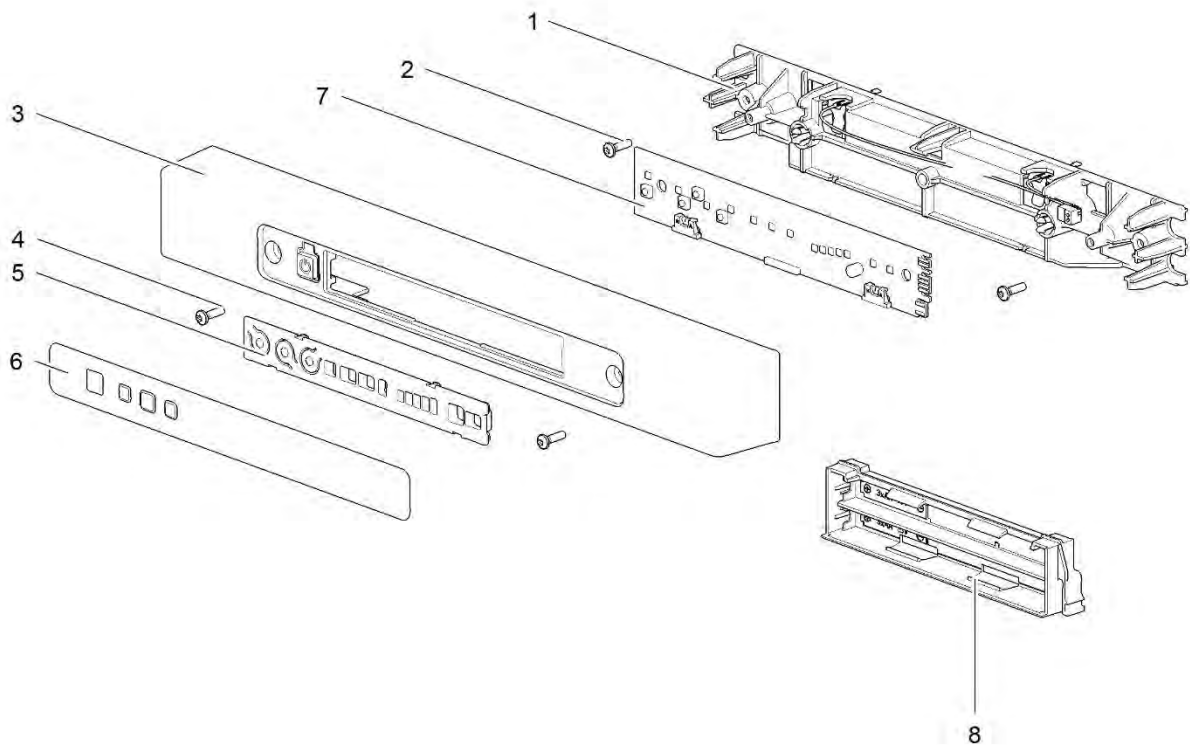

Spare part number

1	Technical panel flat	691102		
2	Screws			
3	Housing flat	69110427		
4	Screws			
5	Overlay LED+		692242	
6	Sticker LED+	692240		692243
7	PCB LED+ DM			692244¹
	PCB LED+ DM FOR BATTERY PACK¹			69288727¹
8	Battery pack accessory			
	Battery hatch			
9	PCB LCD DM		692245	
10	Sticker LCD	692241		

¹ including spare part 'Sticker LED+' (#6)