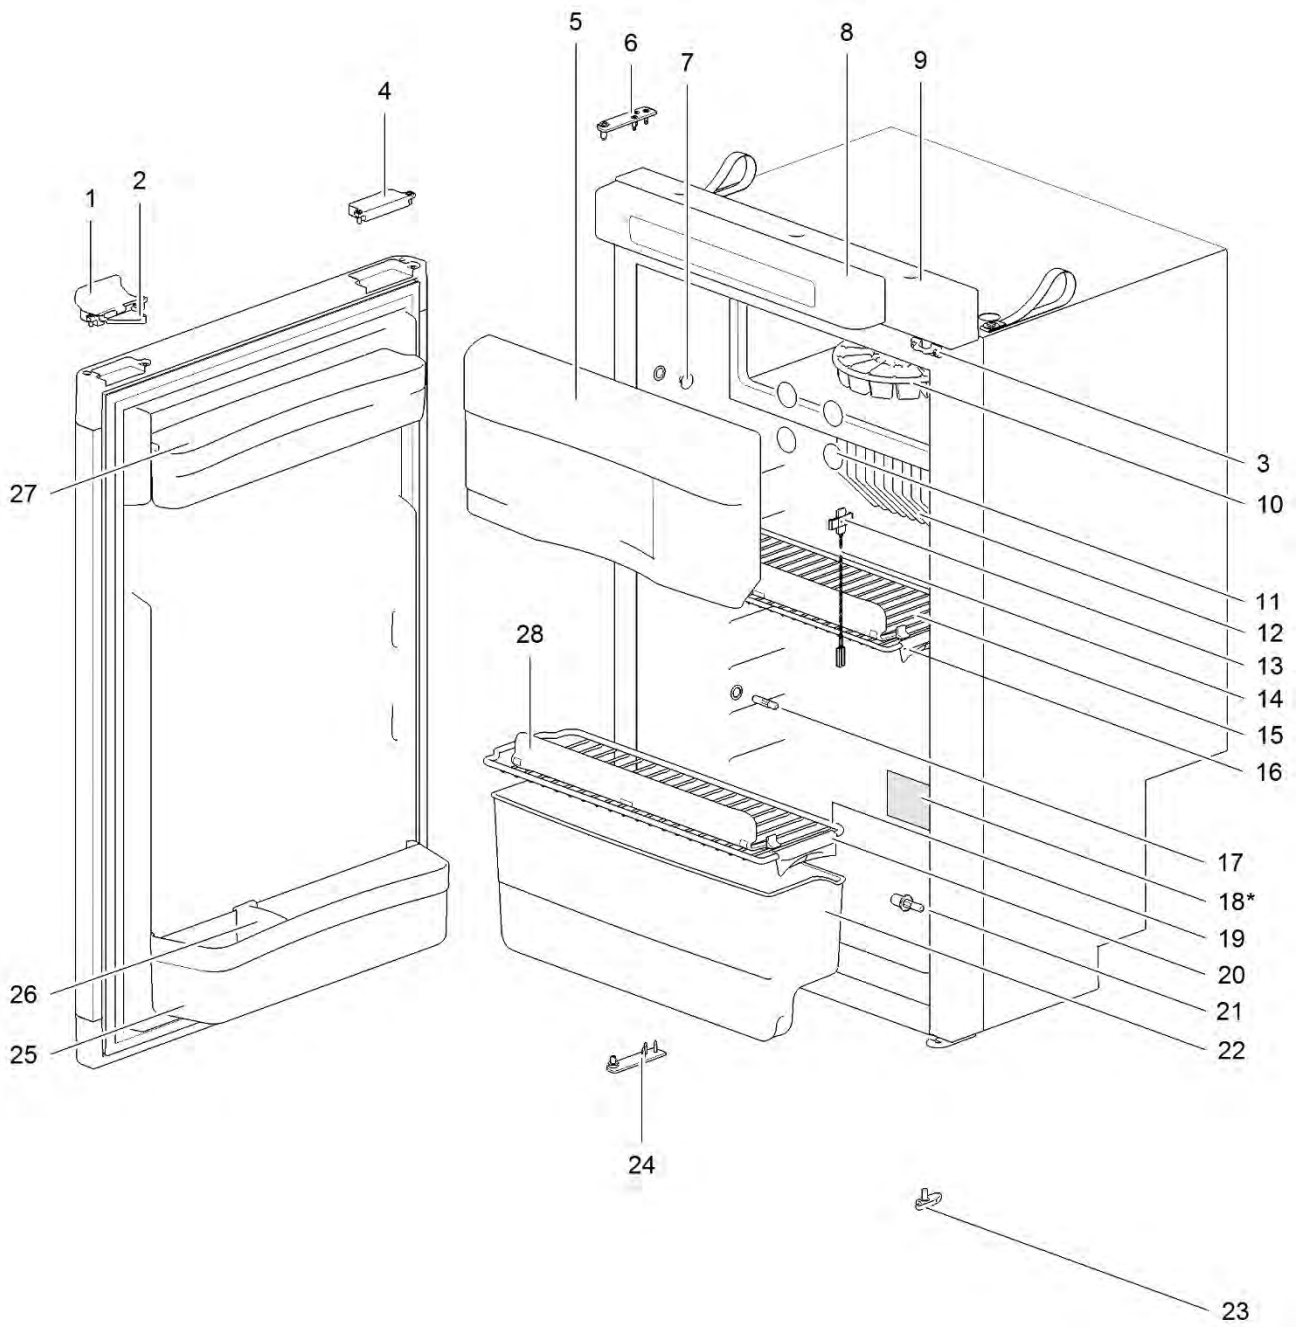

N4170

Front	26
Controls	32
Back	46

N4175

Front	28
Controls	34
Back	46

18*

LE974_N3080-front_1015-V03

		Spare part number	Spare part number	Colours available
1	Latch			27
2	Storage strap (2x)	626986	626985	27
3	Strike plate			
4	Pocket cover			
5	Freezer door		623036	08
	Hinge freezer door (2x)	624680		08
6	Hinge plate			
7	Cap (2x)	623622		08
8	Control panel	<i>Refer to page 30</i>		
9	Mounting box			
10	Ice cube tray			
11	Cap freezer bolt (6x)	624479		08
12	Fin			
13	Fin clip		623077	
14	Thermistor			
15	Shelf 416 x 176	690800		08
16	Clip shelf small	623626		08
17	Hinge pin			
18	Identification label *			
19	Shelf 416 x 130	690801		08
20	Clip shelf small	623626		08
21	Hinge pin			
22	Vegetable bin	690802		08
23	Latch bottom	624001		27
24	Hinge plate			
25	Door bin flat wide	690804		08
26	Bottle retainer	626989		12
27	Door bin flat shallow	690803		08
28	Shelf food retainer	691188		08