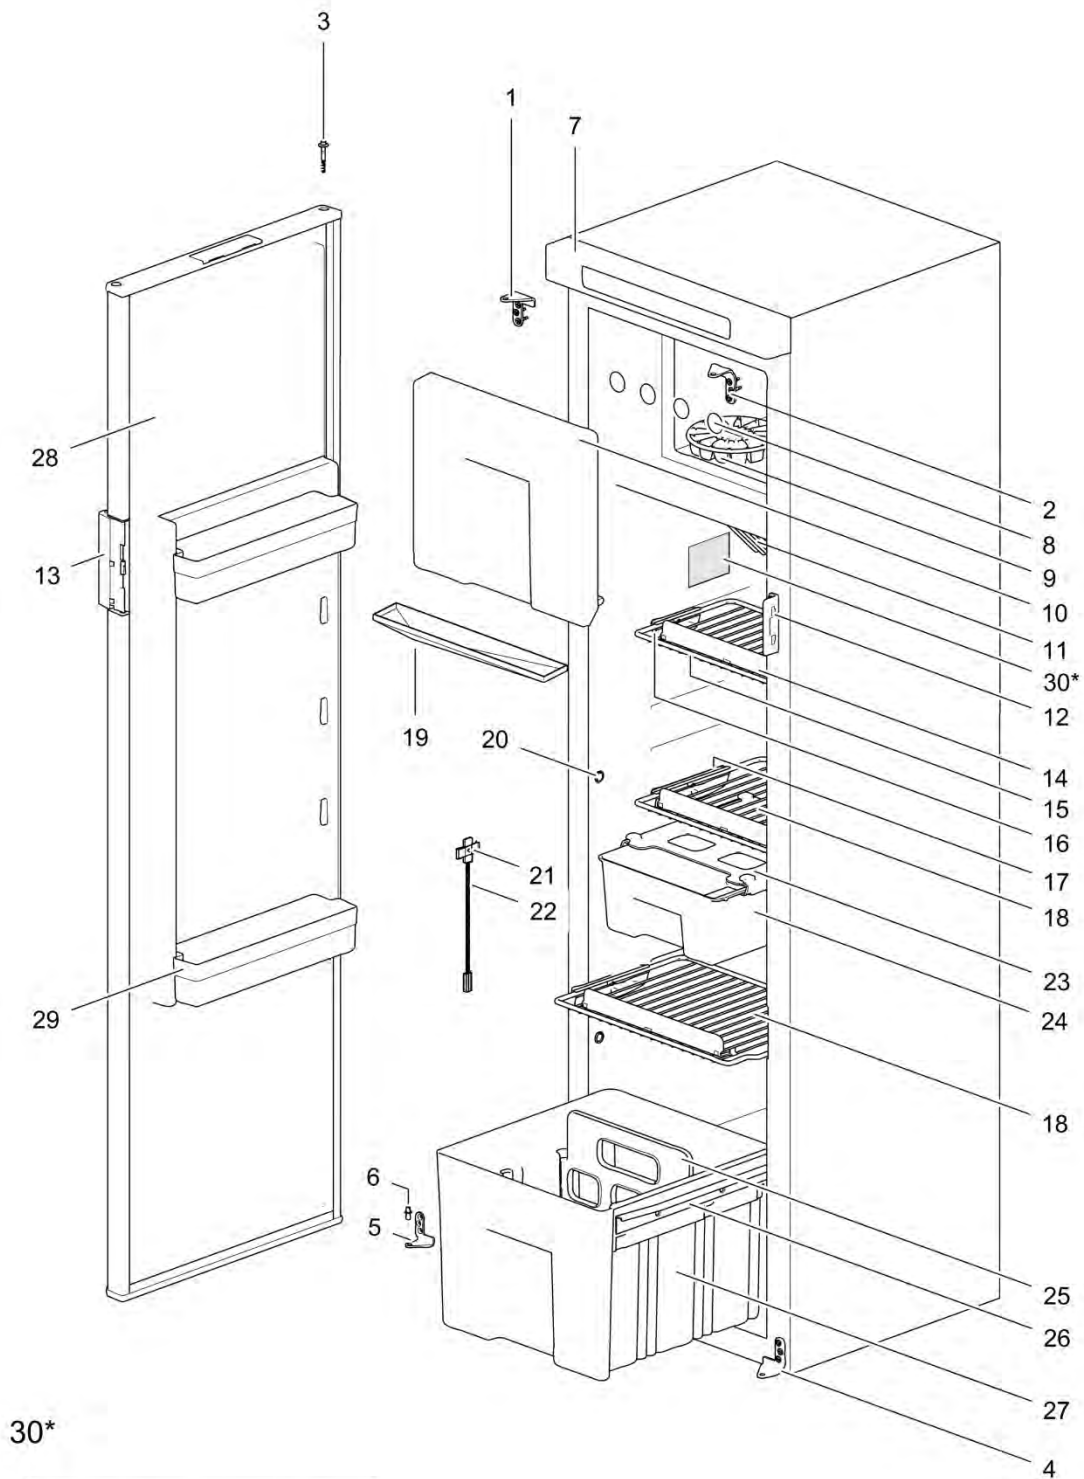

30*

		Spare part number	Spare part number	Colours available
1	Hinge plate left	691456		27
2	Hinge plate right			
3	Hinge pin (including spring)			
4	Hinge plate bottom right			
5	Hinge plate bottom left			
6	Hinge pin bottom			
7	Control panel	<i>Refer to page 38</i>		
8	Cap freezer bolt (6x)	624479		08
9	Ice cube tray			
10	Freezer door		691112	08
	Hinge freezer door (2x)	624680		
11	Fin			
12	Door lock plate		691113	
13	Door handle			
14	Shelf food retainer	691114		08
15	Shelf 340 x 182	691115		08
16	Clip shelf small	623626		08
17	Clip shelf large	623625		08
18	Shelf 340 x 241	691116		08
19	Drip tray	691885		08
20	Cap (2x)	623622		08
21	Fin clip		623077	
22	Thermistor			
23	Guiding cover	691118		08
24	Slide-out box	692253		144
25	Drawer divider	691120		08
26	Drawer guides	691122		
27	Drawer bin	691457		08
28	Cabinet door	690517		27R
29	Door bin	692254		144
30	Identification label*			
NA	Clip - door conversion (2x)	691127		

* With a request for information or service, always provide the serial number of the refrigerator. The serial number is the code below the barcode on the identification label.