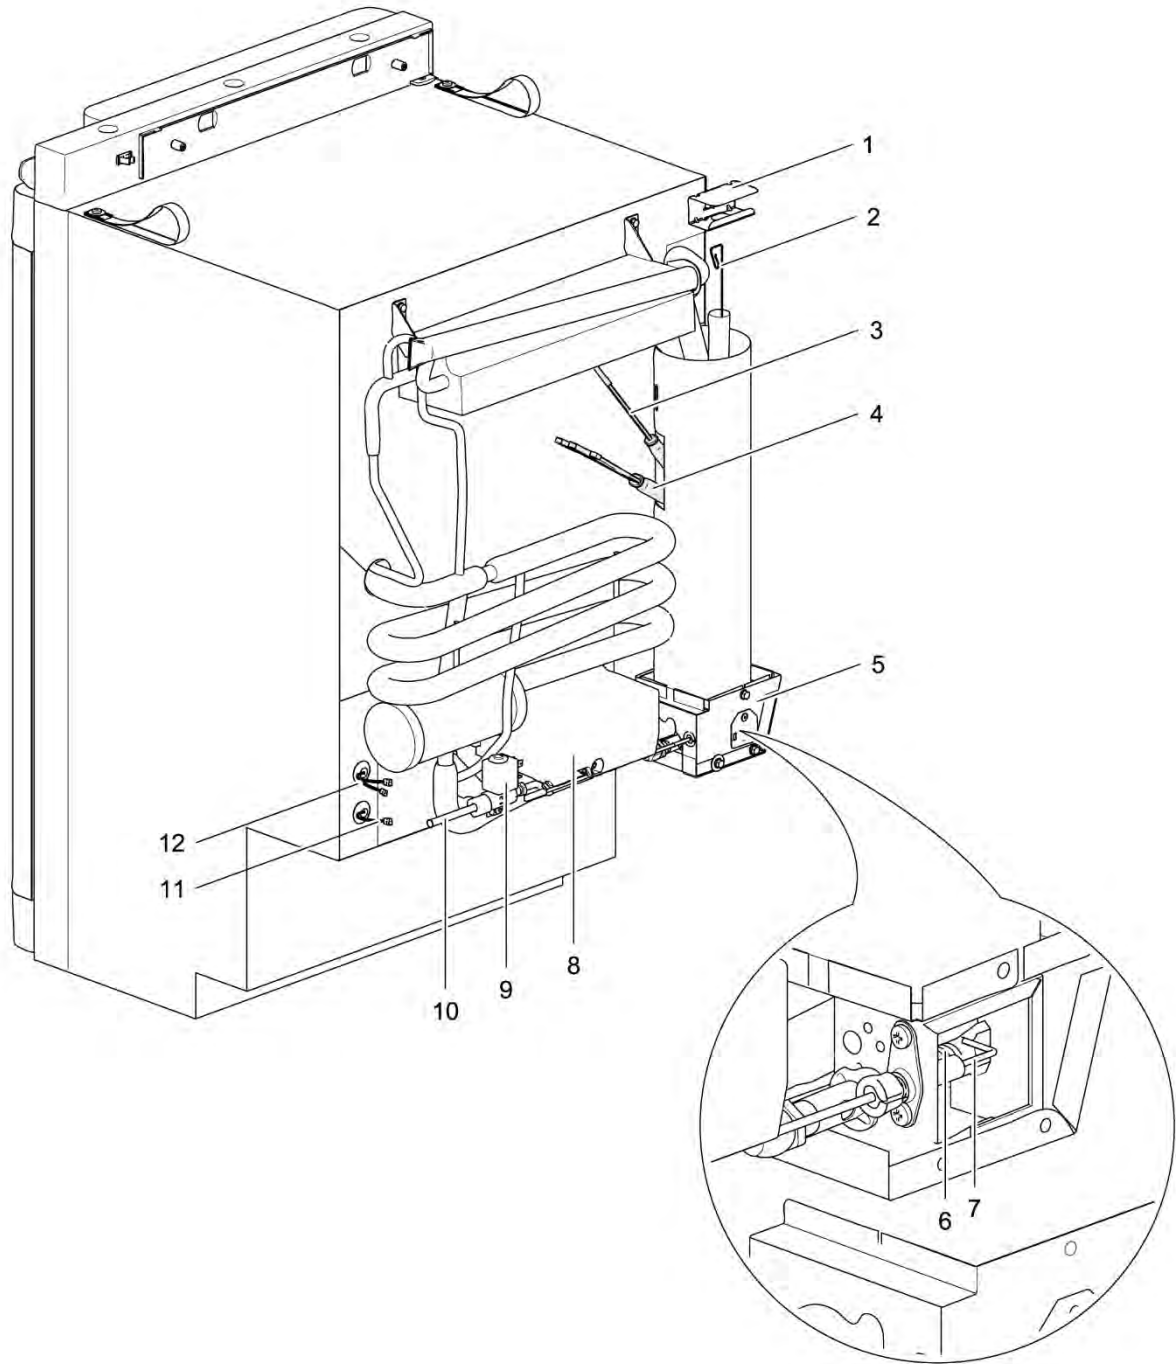

N4080-N4090-N4097-N4108-N4112-back

		Spare part number	Spare part number	Colours available
1	Heat cap	690812		
2	Heat diffuser	690878		
3	Heater AC	692250		
4	Heater DC	633574		
5	Heater box			
6	Burner assembly	634570		
7	Spark electrode	690813		
8	Power control board	692247		
9	Gas valve	690810		
10	Gas pipe			
11	Thermistor cable			
	Loose connector temperature <i>power board side</i>	690855	690853	
12	Communication cable			
	Loose connectors communication and CI-bus	690856	690854