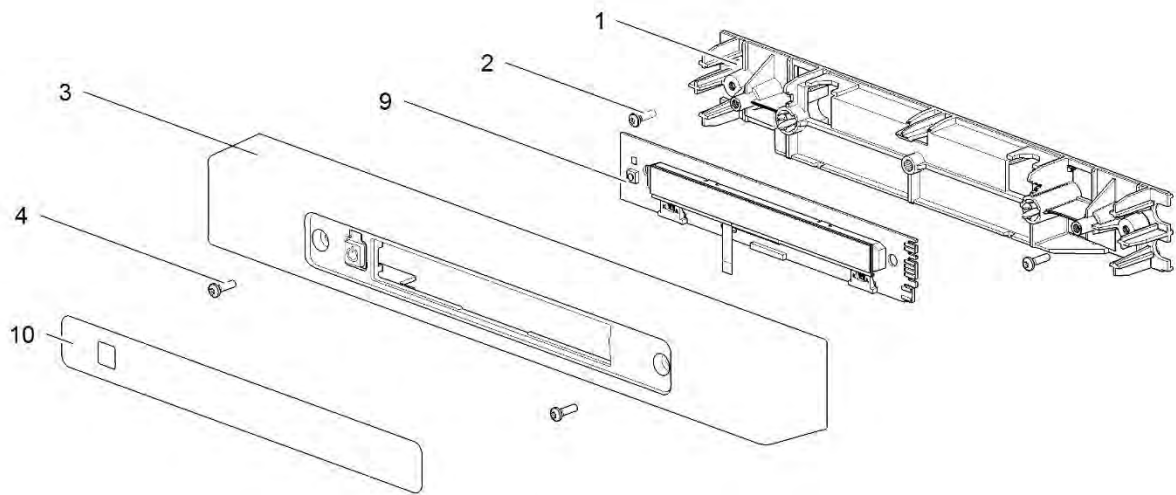

Spare part number

1	Technical panel flat	691102		
2	Screws			
3	Housing flat	69110427		
4	Screws			
5	Overlay LED+		692242	
6	Sticker LED+	692240		692243
7	PCB LED+ DM			692244¹
	PCB LED+ DM FOR BATTERY PACK¹			69288727¹
8	Battery pack accessory			
	Battery hatch			
9	PCB LCD DM		692245	
10	Sticker LCD	692241		

¹ including spare part 'Sticker LED+' (#6)