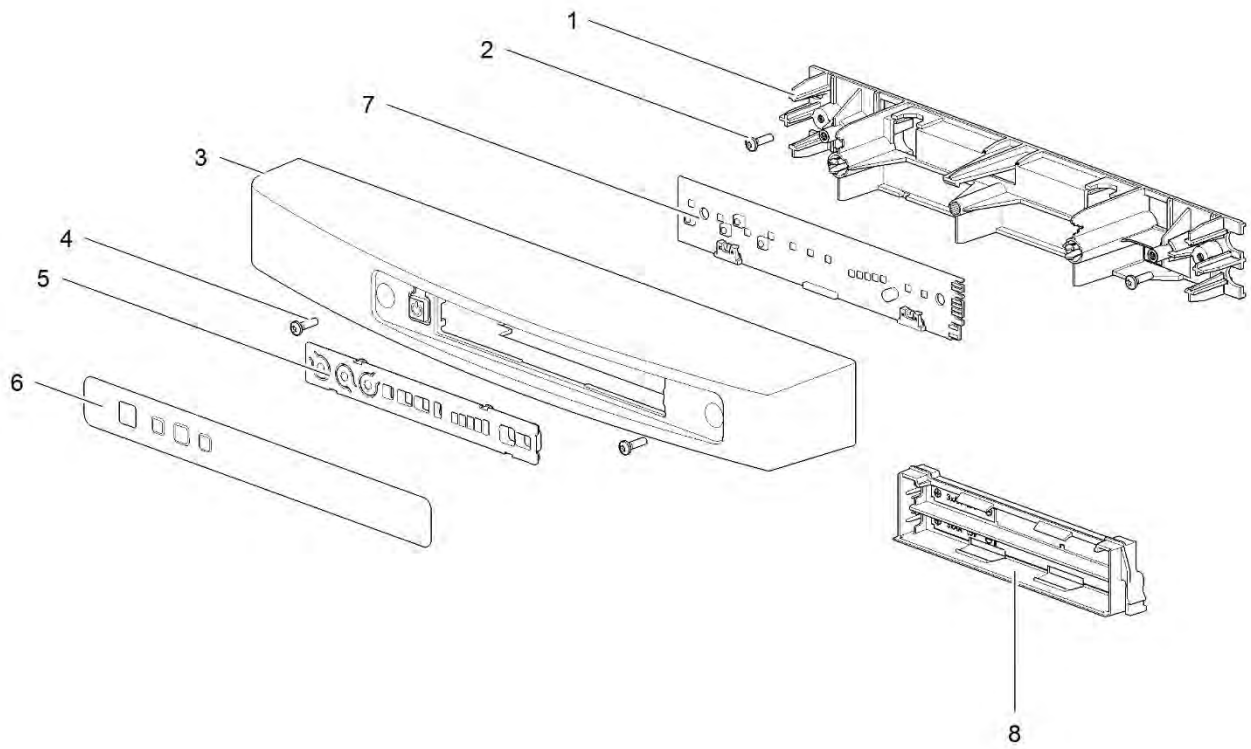

Spare part number

1	Technical panel curved	690825		
2	Screws			
3	Housing curved			
	Right hinged	69082627		
	Left hinged	69082727		
4	Screws			
5	Overlay LED+		692242	
6	Sticker LED+	692240		692243
7	PCB LED+ DM			692244¹
	PCB LED+ DM FOR BATTERY PACK¹			69288727¹
8	Battery pack accessory			
	Battery hatch			
9	Sticker LCD	692241	692245	
10	PCB LCD DM			

¹ including spare part 'Sticker LED+' (#6)