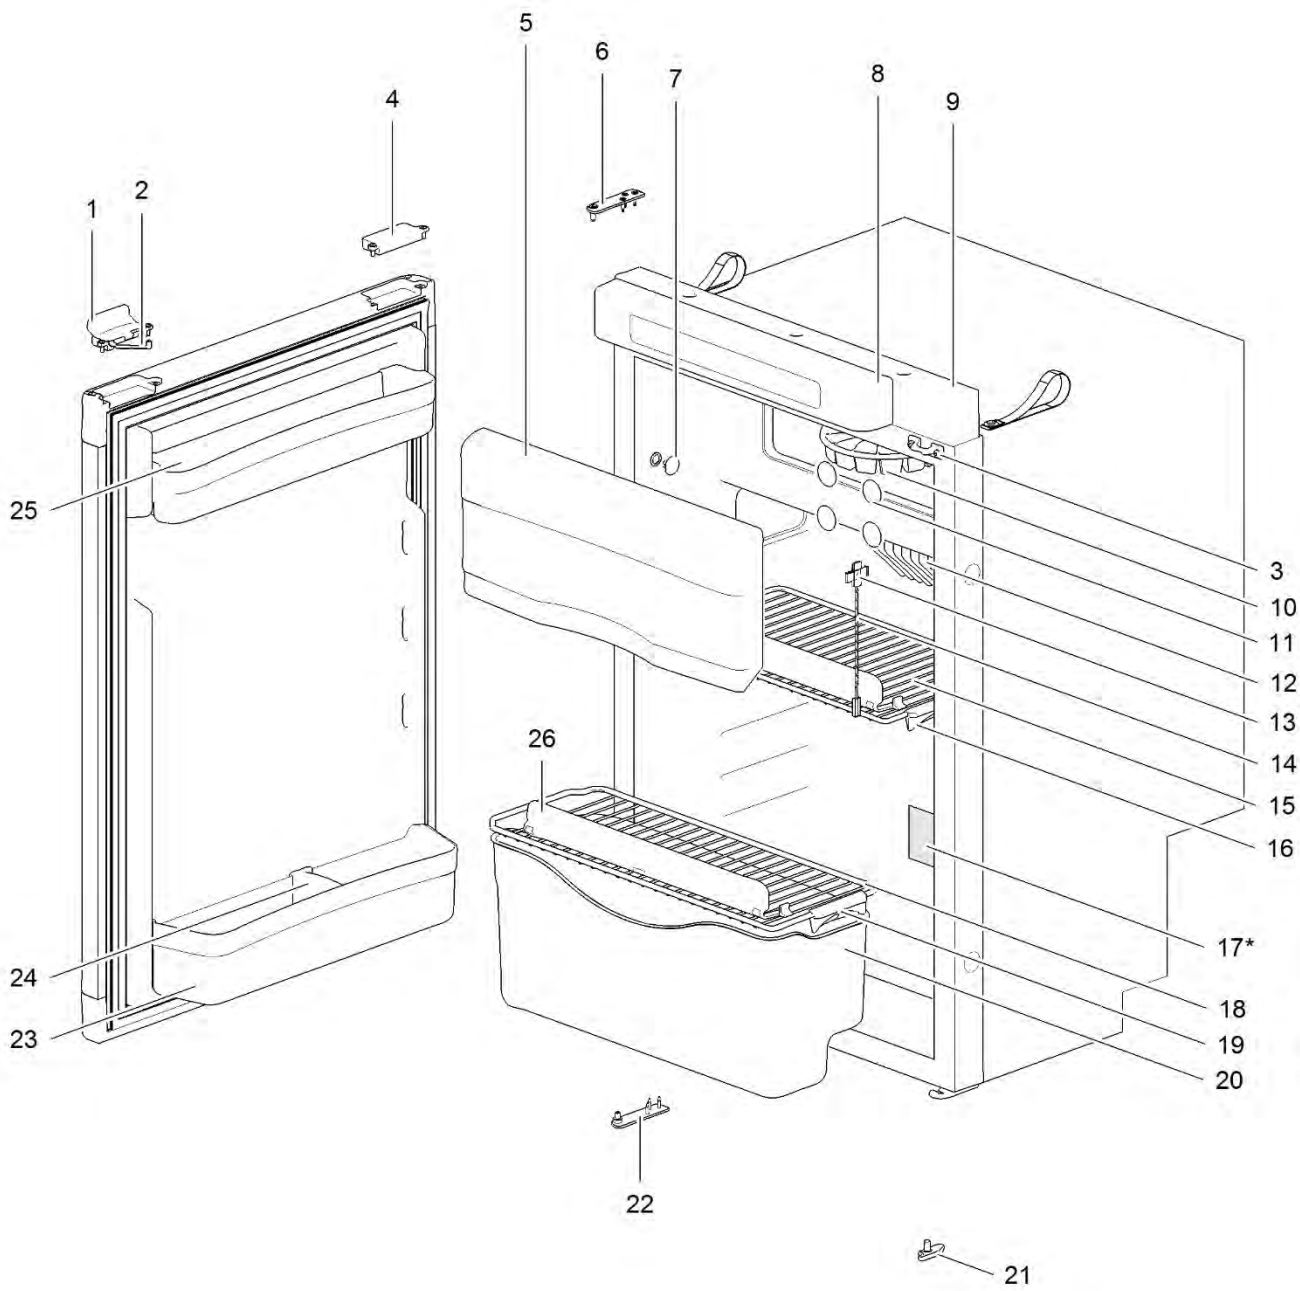

Spare part number	Spare part number	Spare part number	Colours available
1	Latch				
2	Storage strap (2x)	626986	691468		27
3	Strike plate				
4	Pocket cover				
5	Freezer door		690852		08
	Hinge freezer door (2x)	624680			
6	Hinge plate				
7	Cap (2x)	623622			08
8	Control panel	<i>Refer to page 32</i>			
9	Mounting box				
10	Ice cube tray				
11	Cap freezer bolt (6x)	624479			08
12	Fin				
13	Fin clip			623077	
14	Thermistor				
15	Shelf 454 x 205	690831			08
16	Clip shelf large	623625			08
17	Identification label *				
18	Shelf 455 x 174	690832			08
19	Clip shelf small	623626			08
20	Vegetable bin	690833			08
21	Latch bottom	624001			27
22	Hinge plate				
23	Door bin flat wide	690818			08
24	Bottle retainer	626989			12
25	Door bin flat shallow	690817			08
26	Shelf food retainer	691188			08

* With a request for information or service, always provide the serial number of the refrigerator. The serial number is the code below the barcode on the identification label.