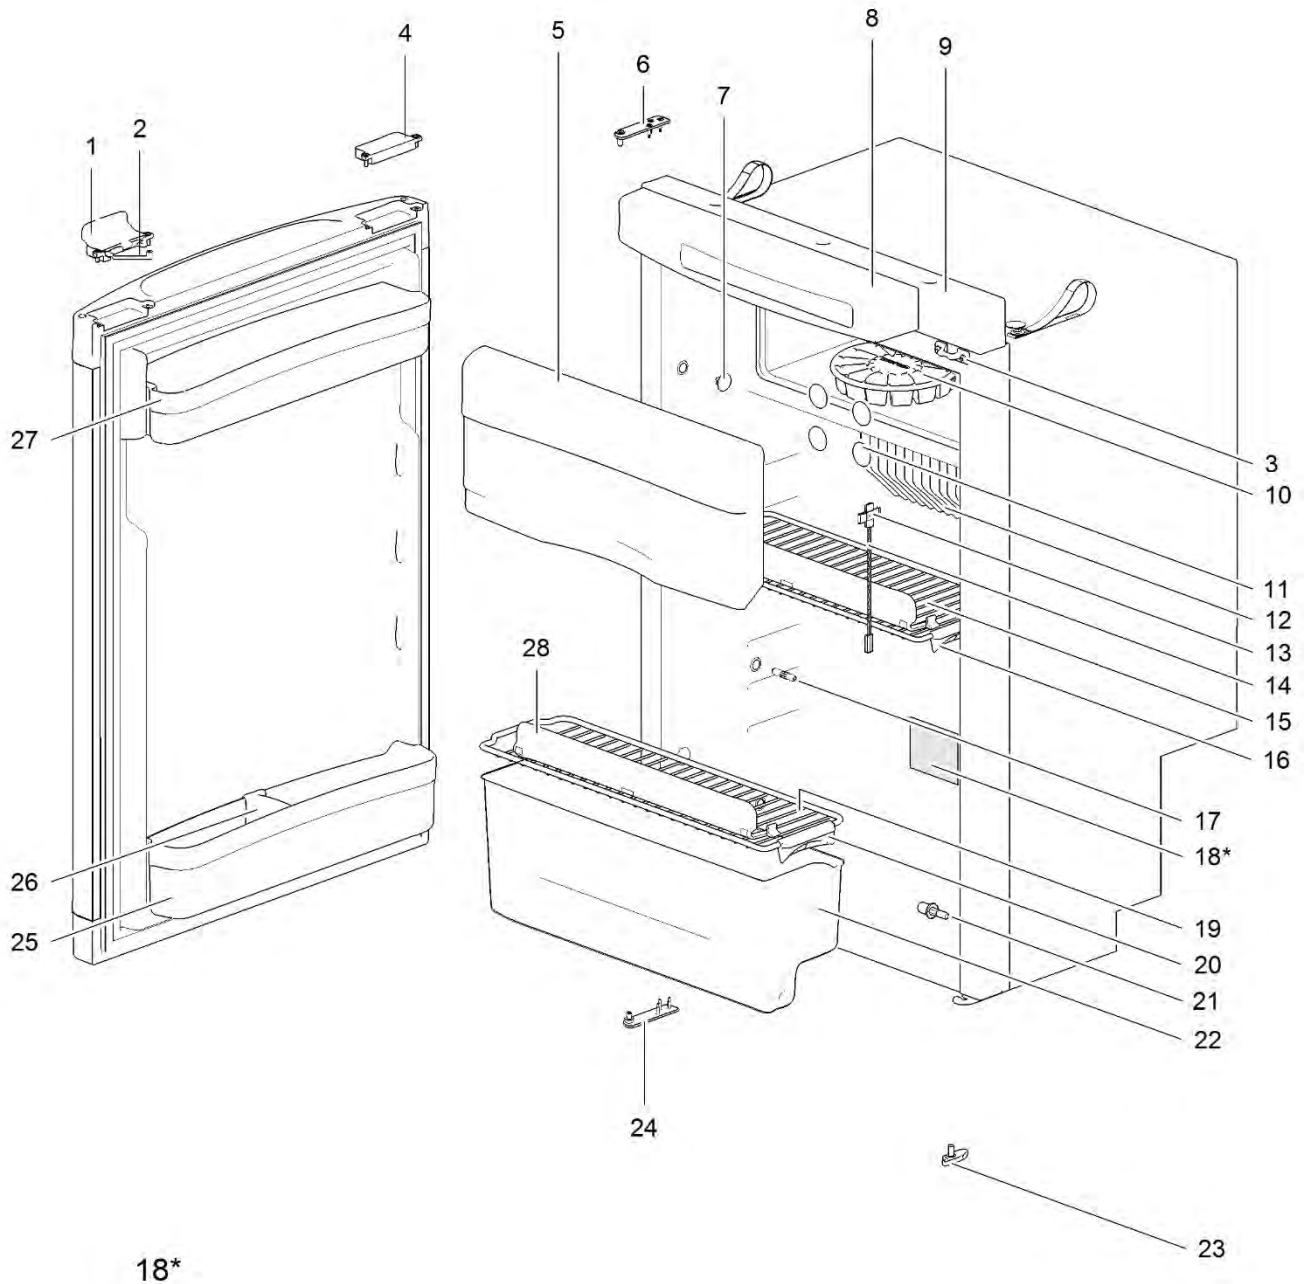

18*

		Spare part number	Spare part number	Spare part number	Colours available
1	Latch				
2	Storage strap (2x)	626986	691739		27
3	Strike plate				
4	Pocket cover				
5	Freezer door		690852		08
	Hinge freezer door (2x)	624680			
6	Hinge plate				
7	Cap (2x)	623622			08
8	Control panel	<i>Refer to page 34</i>			
9	Mounting box				
10	Ice cube tray				
11	Cap freezer bolt (6x)	624479			08
12	Fin				
13	Fin clip			623077	
14	Thermistor				
15	Shelf 455 x 179	690814			08
16	Clip shelf small	623626			08
17	Hinge pin				
18	Identification label *				
19	Shelf 455 x 133	690815			08
20	Clip shelf small	623626			08
21	Hinge pin				
22	Vegetable bin	690816			08
23	Latch bottom	624001			27
24	Hinge plate				
25	Door bin flat wide	690824			08
26	Bottle retainer	626989			12
27	Door bin flat shallow	690823			08
28	Shelf food retainer	691188			08

* With a request for information or service, always provide the serial number of the refrigerator. The serial number is the code below the barcode on the identification label.