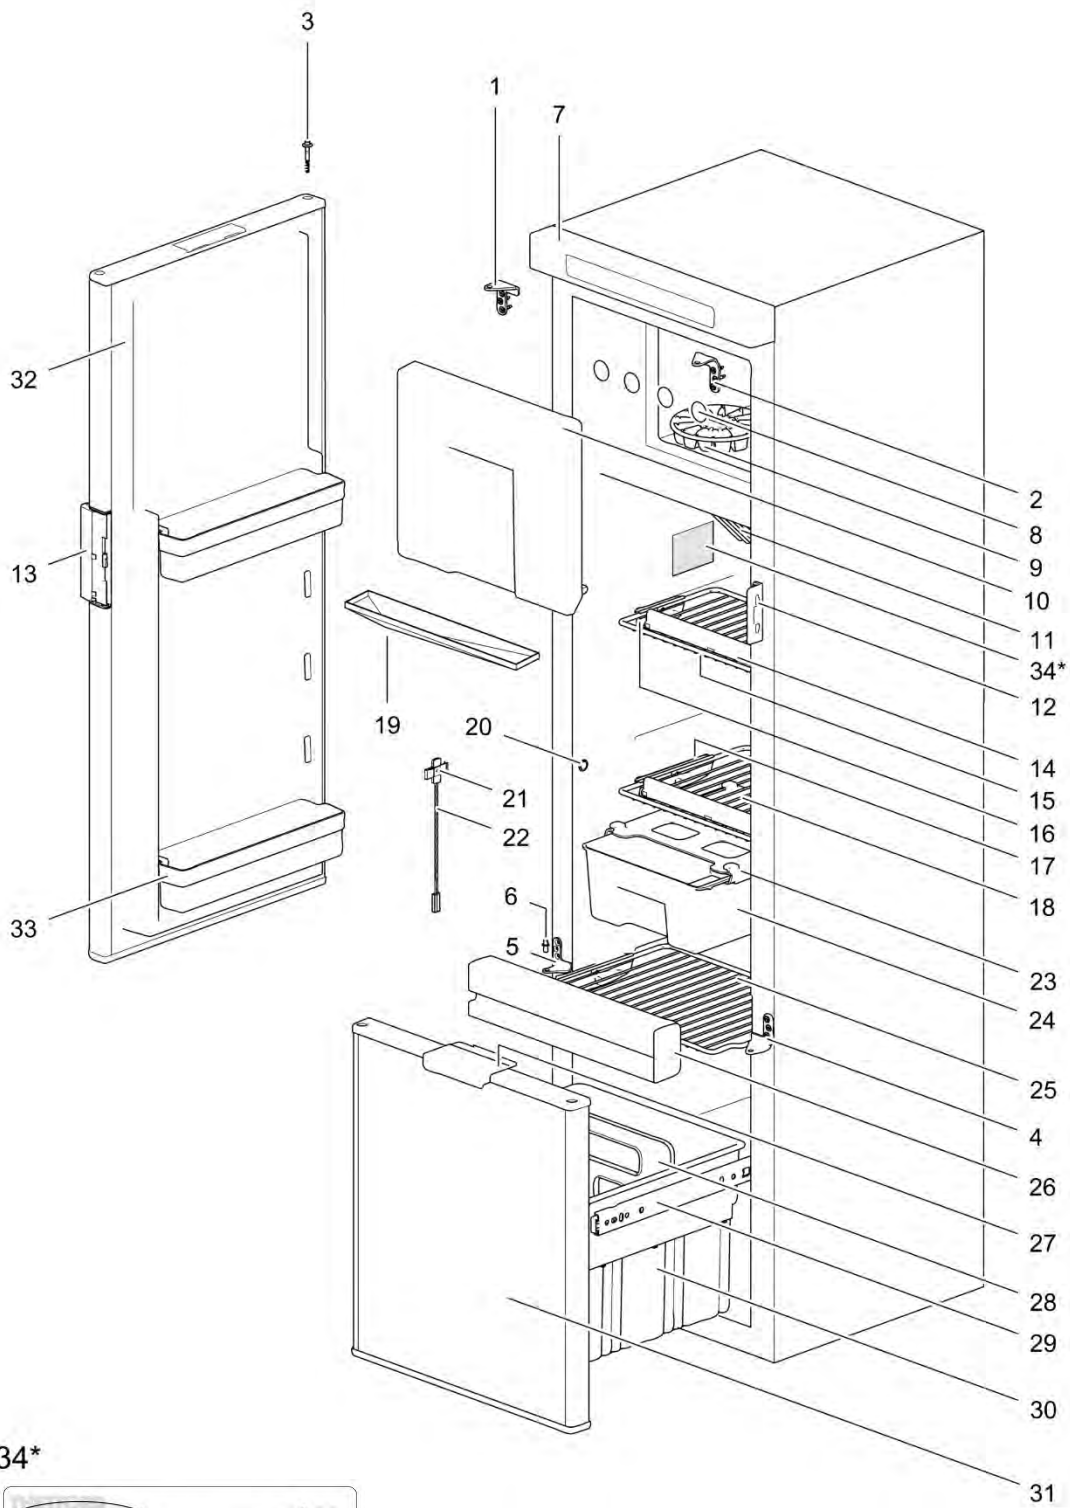

Spare part number	Spare part number	Colours available
1	Hinge plate top left	691456		27
2	Hinge plate top right			
3	Hinge pin (including spring)			
4	Hinge plate bottom right			
5	Hinge plate bottom left			
6	Hinge pin bottom			
7	Control panel	<i>Refer to page 38</i>		
8	Cap freezer bolt (6x)	624479		08
9	Ice cube tray			
10	Freezer door		691112	08
	Hinge freezer door (2x)	624680		
11	Fin			
12	Door lock plate		691113	
13	Door handle			
14	Shelf food retainer	691114		08
15	Shelf 340 x 182	691115		08
16	Clip shelf small	623626		08
17	Clip shelf large	623625		08
18	Shelf 340 x 241	691116		08
19	Drip tray	691885		08
20	Cap (2x)	623622		08
21	Fin clip		623077	
22	Thermistor			
23	Guiding cover	691118		08
24	Slide-out box	692253		144
25	Shelf 340 x 268	691117		08
26	Divider bar	Not available		
27	Drawer handle	691287		27
28	Drawer divider	691120		08
29	Drawer guides	691123		
30	Drawer bin	691288		08
31	Drawer door	690521		27R
32	Cabinet door	690519		27R
33	Door bin	692254		144
34	Identification label*			
NA	Clip - door conversion (2x)	691127		

* With a request for information or service, always provide the serial number of the refrigerator. The serial number is the code below the barcode on the identification label.