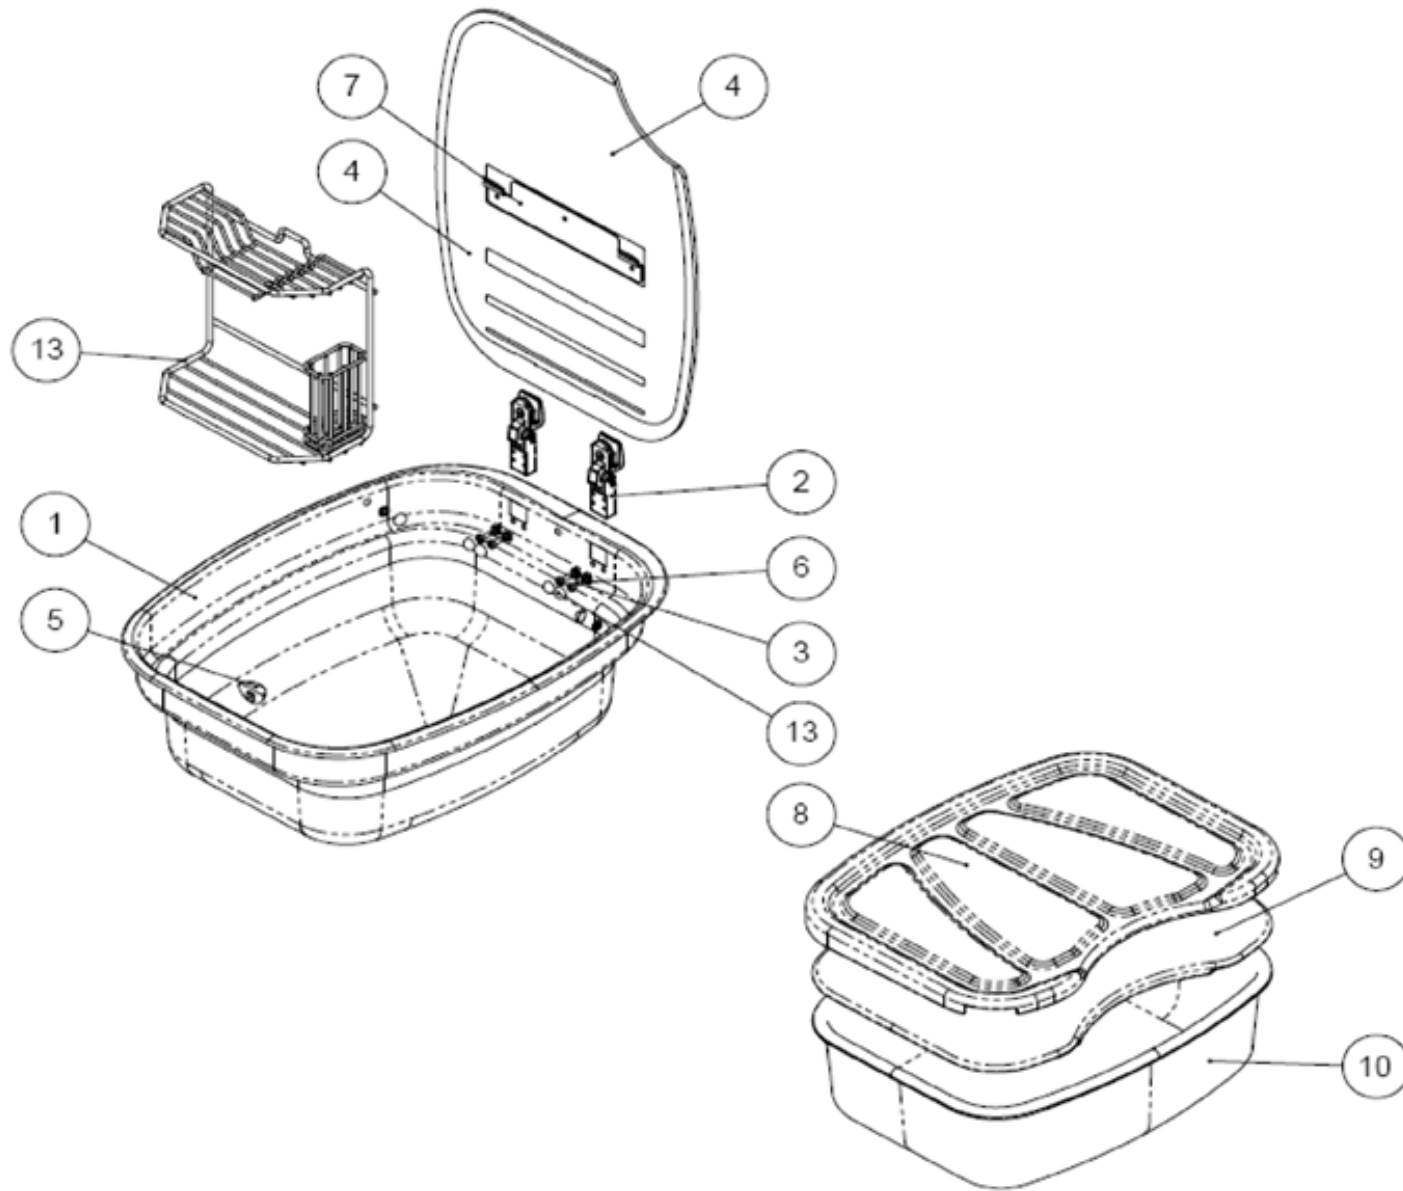

KITCHEN CENTRE - EXPLODED DRAWING (GENERIC)

KITCHEN CENTRE

MODELS sbi

	PARTS CODE	DESCRIPTION	1000	1001Y	1002	1003	1004	1004Z	1005	1006	1007Y	1008	1010	1090	1091	1095	1097	1098
1	SMCP6500.BS	Pressing, Arg Bowl 360x470 Lid BS	x	x	x	x	x					x	x					
1	SMCP6500Z.BS	Pressing, Arg Bowl 360x470 Lid BS (AUS)						x										
1	SMCP6510.BS	Pressing, Arg Bowl 360x470 BS							x	x								
1	SMCP6520.BS	Pressing, Arg Bowl 360x470x0.9 BS LID									x							
1	SMCP6500.LNS	Pressing, Arg Bowl 360x470 LID LNS												x	x		x	x
1	SMCP6510.LNS	Pressing, Arg Bowl 360x470 LNS														x		
2	SPCC2003.BK	Hinge, Glass Lid 2004 Style	x	x	x	x	x	x			x	x	x	x	x		x	x
3	SPCX0370	Washer, Cap Ring, M4, Nylon, White	x	x	x	x	x	x			x	x	x	x	x		x	x
4	SG950.BK	Glass Lid, Argent Bowl, Chin BK (Explorer)	x	x										x				
4	SGL1091	Glass Lid, Argent Bowl, Chin BK (Explorer/Warning)			x	x	x	x							x			
4	SGL1093	Glass Lid, Argent Bowl, BLK (Explorer)									x							
4	SG956.BK	Glass Lid, Argent Bowl, Plain, BK										x	x					
4	SGL1092	Glass Lid, Argent Bowl, Plain, BK															x	
4	SG955.BK	*Inactive* Glass Lid, Argent Bowl, Chin, BK																x
5	SPCX0386	Bump Stop, rubber, S/Fix, Quart	x	x	x	x	x	x			x	x	x	x	x		x	x
6	SPCX0135	Screw, M4x10 Pozzi P/H BZP	x	x	x	x	x	x			x	x	x	x	x		x	x
7	SAC0611	Combined drainage rack/cutlery Box		x	x	x	x	x			x				x		x	
8	SAC0630	Separate Drainer, Kitchen Centre		x				x			x		x				x	
9	SAC0640	Chopping Board		x	x			x			x		x				x	
10	SAC0140	Plastic Wash Bowl		x	x			x			x		x				x	
13	SPCX0371.GR	Cover, Cap Ring, M4, Nylon, Grey	x	x	x	x	x	x	x	x	x	x	x	x	x	x	x	x
	SPCC2420	Sticker, removable, Chinchilla	x	x	x	x	x	x						x	x		x	x
	SPCX0369	Washer, Shoulder, M4, Nylon, White	x	x	x	x	x	x	x	x	x	x	x	x	x	x	x	x
	SPCC1206	Bezel, inset/Lip, 1430mm Bowl BK	x	x	x	x	x	x	x	x	x	x	x	x	x	x	x	x
	SAC0650	Lid retainer, Glass Lid, Black		x							x							
	SAC0652.BK	Arm, Lid retainer, Glass Lid, Black		x							x							
	SPCX0178.BK	Washer, 2BA, Black fibre		x							x							
	SPCX0217	Washer, Domed Cap, Starlock 5mm		x							x							
	SAC0651.BK	Base, Lid retainer, Kitchen Centre, Black									x							
	SPCX0400	Clamp sleeve, plastic, Cam Hinge, Black									x							