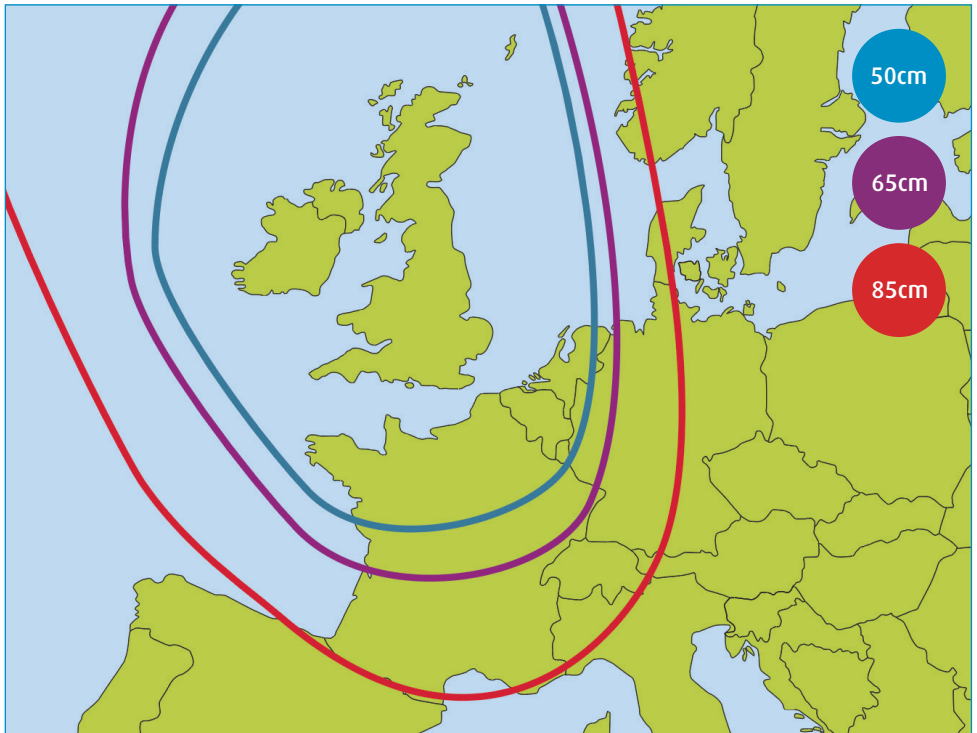

Step 2. Select a Dish Size

All our roof mounted systems are available in 65cm and 85cm dish sizes. The dish size determines the geographic area from which you can receive your desired satellite, this area is known as the satellites 'footprint'. For UK channels, we require the Astra 2 satellite.

Generally, the larger the dish, the greater the geographic area or 'footprint' from which you should receive satellite TV. Typically, to receive Astra 2 a 65cm dish offers coverage into the middle of France, whilst an 85cm dish will offer coverage approaching the Spanish border or further with automatic skew, see step 3. Once you are out of this footprint you will still be able to lock onto Astra 2 but receive a more basic range of channels.

*Note: If you have roof space limitations, we are also able to offer a 50cm Dish (available on Target and Connect models only). Please ensure you have checked and are happy with the footprint coverage.

☐ 50cm ☐ 65cm ☐ 85cm

*For full system sizes and specifications please visit our website or see our leisure products catalogue.

Astra 2 Footprint Map - For UK TV

Note: There is a range of additional satellites to choose from, offering European TV and some UK channels, including Astra 1, Hotbird amongst others. See our website for more details.