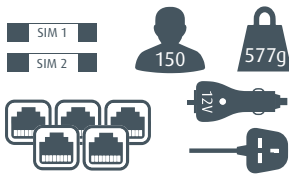

Free 5GB SIM Card with every Roam!*

**5G/4G CAT20
Max Speed
3.3Gbps**

(When used with a 4 x 4 antenna)

**4G CAT6
Max Speed
300Mbps**

**4G CAT4
Max Speed
150Mbps**

Roam 5G Router

Ultimate solution for very heavy users of the internet using the most up to date 5G technology and available services. Subject to 5G coverage.**

Compatible Antennas

- (1) See right
- (3) See right

Wi-Fi - MU-MIMO

802.11.b/g/n/ac - 2.4GHz - 5GHz

Dimensions:

W: 132mm D: 45mm H: 270mm

Roam X Router

Ideal for heavy users of the internet wanting to get the most out of 4G signals. Up to double the speeds of our standard 4G Router.