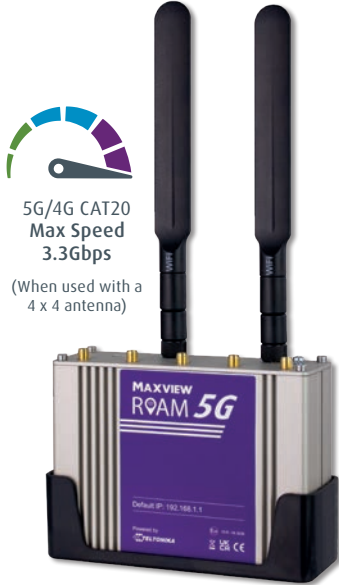

Free 5GB SIM Card with every Roam!*

**5G/4G CAT20
Max Speed
3.3Gbps**

(When used with a 4 x 4 antenna)

**4G CAT6
Max Speed
300Mbps**

**4G CAT4
Max Speed
150Mbps**

Roam 5G Router

Ultimate solution for very heavy users of the internet using the most up to date 5G technology and available services. Subject to 5G coverage.**