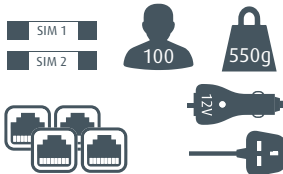

Compatible Antennas

- (2) See right
- (3) See right

Wi-Fi - MU-MIMO

802.11.b/g/n/ac - 2.4GHz - 5GHz

Dimensions:

W: 115mm D: 45mm H: 270mm

Roam Router

Ideal for general, light users of the internet. This Router is our standard, popular, entry level solution and comes in a lightweight, compact size.

Compatible Antennas

- (2) See right
- (3) See right

Wi-Fi - SISO

802.11.b/g/n/ - 2.4GHz

Dimensions:

W: 115mm D: 25mm H: 240mm

*All Routers come with a free 5GB Broadband Go SIM Card. The SIM Card is enabled for 5G with selected networks only, with more networks to follow late 2023. See page 11 for further details.