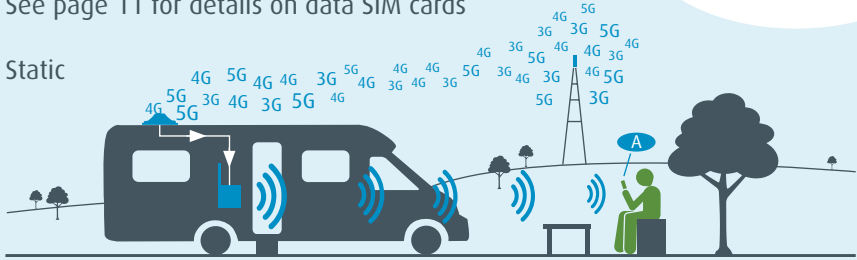

How does it work?

Application examples

Key

Roam
Antenna

Roam
Router

Wi-Fi
Hotspot

3G/4G/5G Signal

Primary function - Using a Data SIM Card
See page 11 for details on data SIM cards

Static

When moving

Switch between functions with our free
easy to use Roam App - See page 12

Wi-Fi Source

Secondary function - Access to a local Wi-Fi hotspot**

Static

**Wi-Fi sources that require connectivity through a Captive Portal are not supported. See page 12 for info.