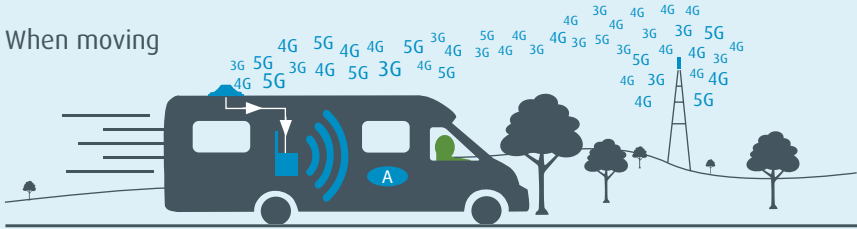

When moving

Switch between functions with our free
easy to use Roam App - See page 12