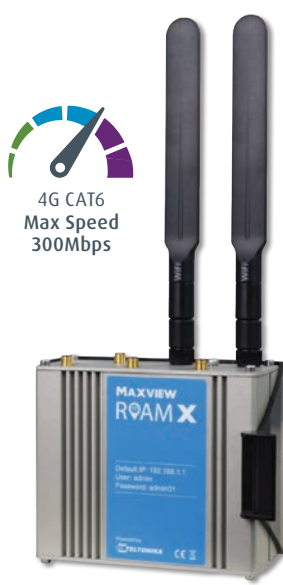

Free 5GB SIM Card with every Roam!*

**5G/4G CAT20
Max Speed
3.3Gbps**

(When used with a 4 x 4 antenna)

**4G CAT6
Max Speed
300Mbps**

**4G CAT4
Max Speed
150Mbps**

Roam 5G Router

Ultimate solution for very heavy users of the internet using the most up to date 5G technology and available services. Subject to 5G coverage.**