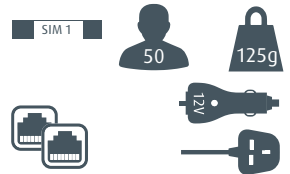

Compatible Antennas

- (2) See right
- (3) See right

Wi-Fi - MU-MIMO

802.11.b/g/n/ac - 2.4GHz - 5GHz

Dimensions:

W: 115mm D: 45mm H: 270mm

Roam Router

Ideal for general, light users of the internet. This Router is our standard, popular, entry level solution and comes in a lightweight, compact size.

Compatible Antennas

- (2) See right
- (3) See right

Wi-Fi - SISO

802.11.b/g/n/ - 2.4GHz

Dimensions:

W: 115mm D: 25mm H: 240mm

*All Routers come with a free 5GB Broadband Go SIM Card. The SIM Card is enabled for 5G with selected networks only, with more networks to follow late 2023. See page 11 for further details.